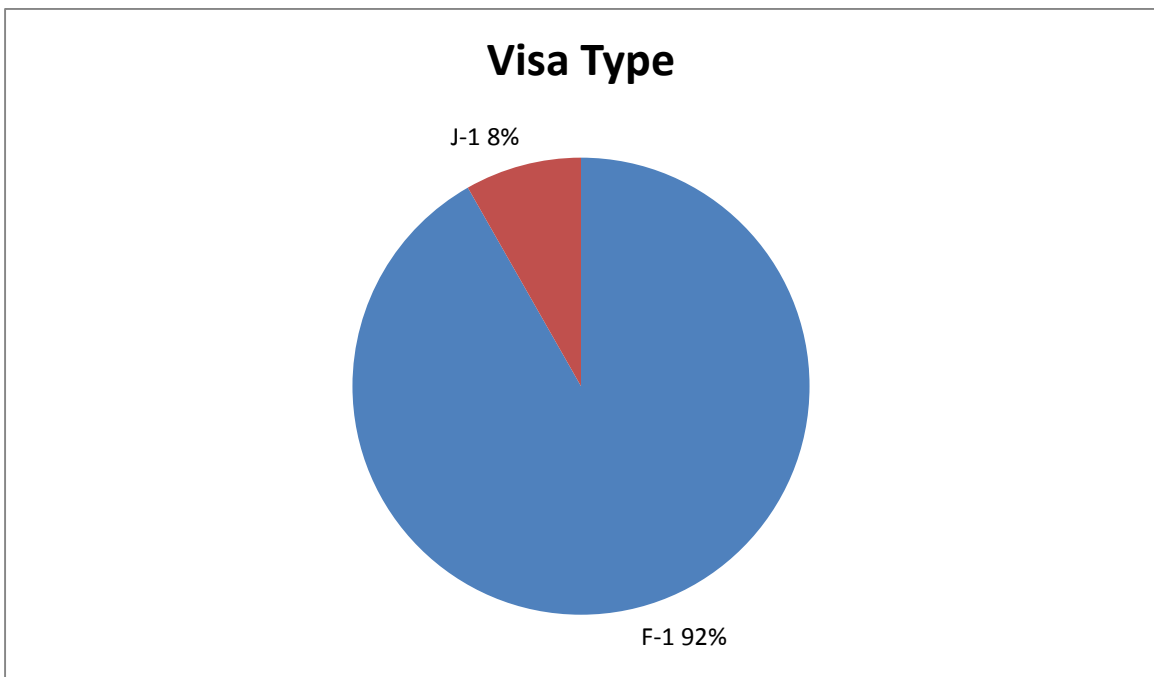

Level	Number of students	Percentage
Graduate	296	44%
Undergraduate	330	49%
Exchange (Graduate)	2	0.3%
Exchange (Undergraduate)	39	6%