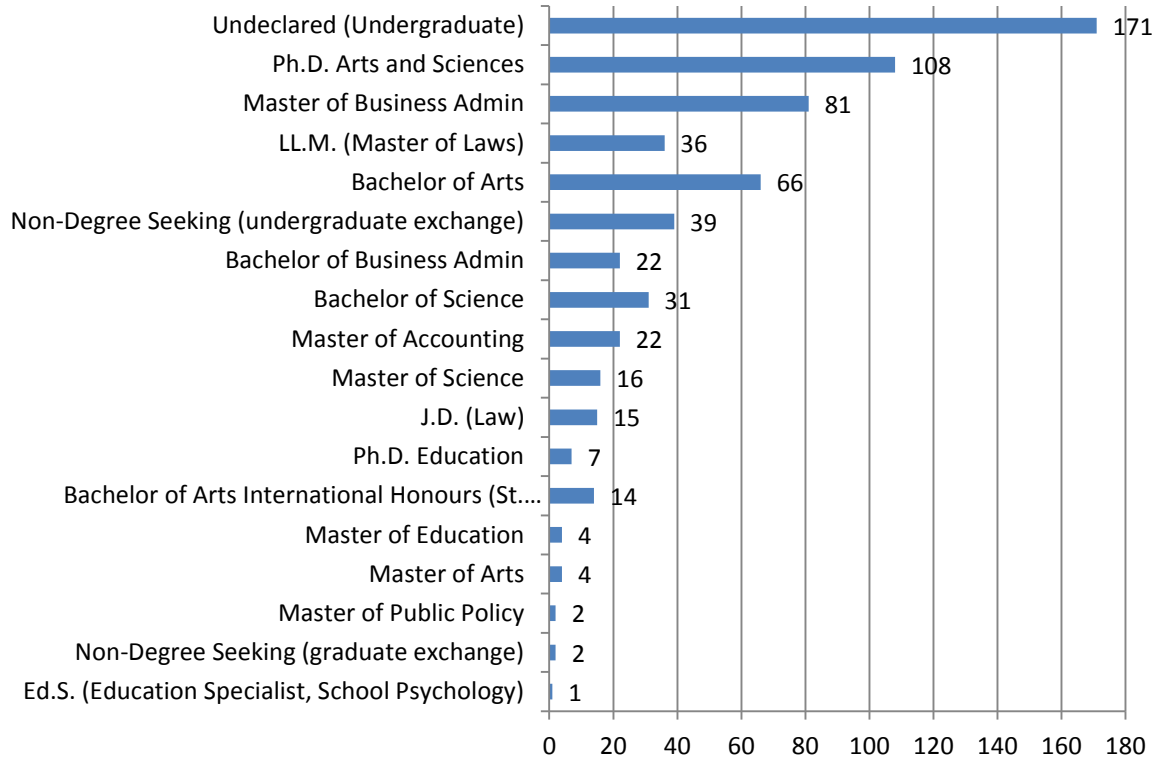

Visa Type	Number of students	Percentage
F-1	612	92%
J-1	55	8%

Level	Number of students	Percentage
Graduate	296	44%
Undergraduate	330	49%
Exchange (Graduate)	2	0.3%
Exchange (Undergraduate)	39	6%

Academic Program	Number of students	Percentage
Bachelor of Arts	66	10%
Bachelor of Arts International Honours (St. Andrews Program)	14	2%
Bachelor of Business Admin	48	7%
Bachelor of Science	31	5%
Undeclared (Undergraduate)	171	26%
Non-Degree Seeking (undergraduate exchange)	39	6%
Non-Degree Seeking (graduate exchange)	2	0.3%
Master of Accounting	22	3%
Master of Business Admin	81	12%
LL.M. (Master of Laws)	36	5%
J.D. (Law)	15	2%
Master of Arts	4	0.6%
Master of Public Policy	2	0.3%
Master of Science	16	2%
Ph.D. Arts and Sciences	108	16%
Master of Education	4	0.6%
Ed.S. (Education Specialist, School Psychology)	1	0.1%
Ph.D. Education	7	1%

Academic Program

Degree Seeking and Exchange					
Countries	Number	Percentage	Country	Number	Percentage
Australia	9	1%	Netherlands	7	1%
Austria	2	0.3%	New Zealand	2	0.3%
Azerbaijan	1	0.1%	Nigeria	1	0.1%
Bahrain	5	0.7%	Norway	1	0.1%
Bangladesh	2	0.3%	Pakistan	4	0.6%
Brazil	5	0.7%	Peru	1	0.1%
Canada	10	1%	Philippines	1	0.1%
China	408	61%	Romania	1	0.1%
Colombia	2	0.3%	Russia	1	0.1%
Costa Rica	2	0.3%	Saudi Arabia	2	0.3%
Czech Republic	1	0.1%	Serbia	1	0.1%
Dominican Republic	1	0.1%	Sierra Leone	2	0.3%
Estonia	1	0.1%	Singapore	2	0.3%
France	8	1%	Slovakia	1	0.1%
Germany	4	0.6%	South Korea	45	7%
Ghana	2	0.3%	Sweden	1	0.1%
Hong Kong	3	0.4%	Switzerland	2	0.3%