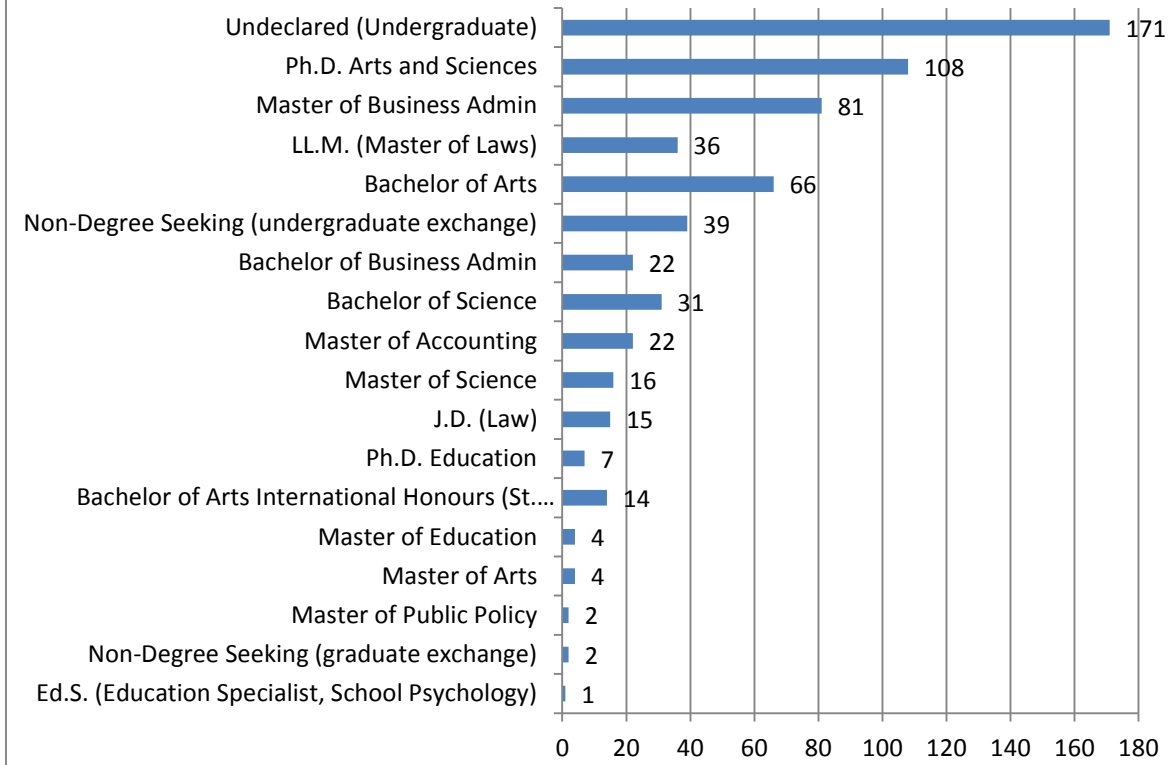

Visa Type	Number of students	Percentage
F-1	612	92%
J-1	55	8%

Level	Number of students	Percentage
Graduate	296	44%
Undergraduate	330	49%
Exchange (Graduate)	2	0.3%
Exchange (Undergraduate)	39	6%

Academic Program	Number of students	Percentage
Bachelor of Arts	66	10%
Bachelor of Arts International Honours (St. Andrews Program)	14	2%
Bachelor of Business Admin	48	7%
Bachelor of Science	31	5%
Undeclared (Undergraduate)	171	26%
Non-Degree Seeking (undergraduate exchange)	39	6%
Non-Degree Seeking (graduate exchange)	2	0.3%
Master of Accounting	22	3%
Master of Business Admin	81	12%
LL.M. (Master of Laws)	36	5%
J.D. (Law)	15	2%
Master of Arts	4	0.6%
Master of Public Policy	2	0.3%
Master of Science	16	2%
Ph.D. Arts and Sciences	108	16%
Master of Education	4	0.6%
Ed.S. (Education Specialist, School Psychology)	1	0.1%
Ph.D. Education	7	1%

Academic Program

Degree Seeking and Exchange					
Countries	Number	Percentage	Country	Number	Percentage
Australia	9	1%	Netherlands	7	1%
Austria	2	0.3%	New Zealand	2	0.3%
Azerbaijan	1	0.1%	Nigeria	1	0.1%
Bahrain	5	0.7%	Norway	1	0.1%
Bangladesh	2	0.3%	Pakistan	4	0.6%
Brazil	5	0.7%	Peru	1	0.1%
Canada	10	1%	Philippines	1	0.1%
China	408	61%	Romania	1	0.1%
Colombia	2	0.3%	Russia	1	0.1%
Costa Rica	2	0.3%	Saudi Arabia	2	0.3%
Czech Republic	1	0.1%	Serbia	1	0.1%
Dominican Republic	1	0.1%	Sierra Leone	2	0.3%
Estonia	1	0.1%	Singapore	2	0.3%
France	8	1%	Slovakia	1	0.1%
Germany	4	0.6%	South Korea	45	7%
Ghana	2	0.3%	Sweden	1	0.1%
Hong Kong	3	0.4%	Switzerland	2	0.3%