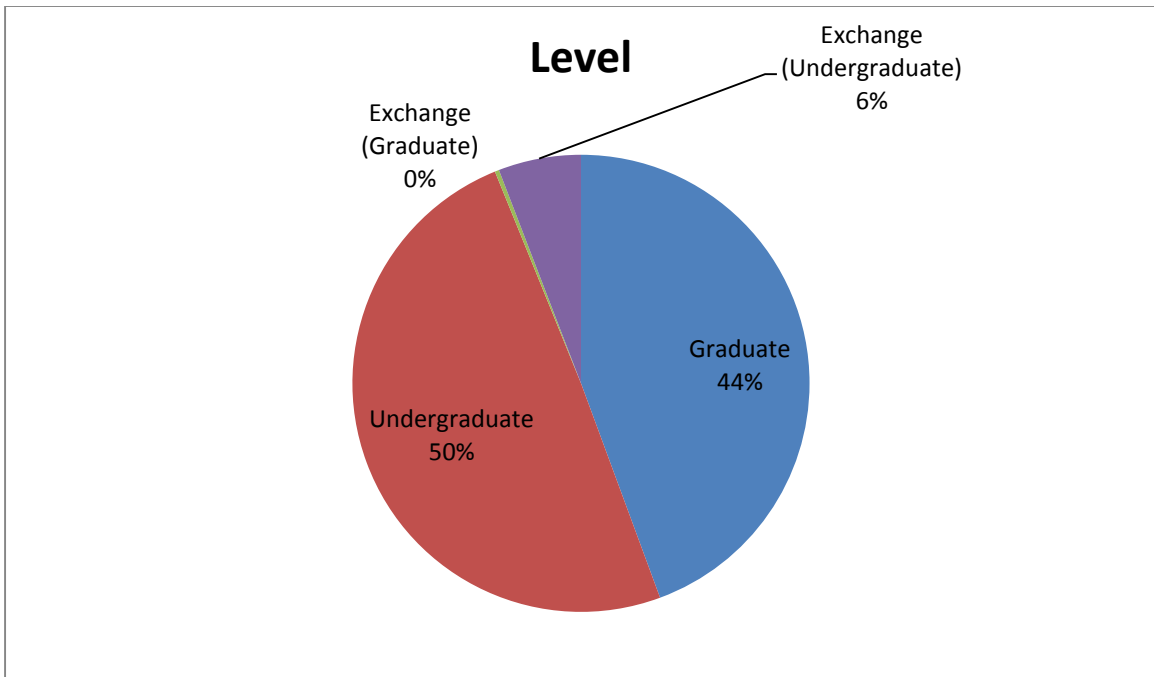

International Student Statistics, Fall 2014

Total students: 667

For the purpose of these statistics, international students are defined as F-1 and J-1 student visa holders. Totals may not equal 100% due to rounding. Percentages 1% and greater were rounded to the nearest whole number.

Gender	Number of students	Percentage
Female	365	55%
Male	302	45%

Age	Number of students	Percentage
17 and under	11	2%
18-19	152	23%
20-21	160	24%
22-24	138	21%
25-29	136	20%
30-34	45	7%
35-39	15	2%
40+	10	1%

Visa Type	Number of students	Percentage
F-1	612	92%
J-1	55	8%

Level	Number of students	Percentage
Graduate	296	44%
Undergraduate	330	49%
Exchange (Graduate)	2	0.3%
Exchange (Undergraduate)	39	6%

Academic Program	Number of students	Percentage
Bachelor of Arts	66	10%
Bachelor of Arts International Honours (St. Andrews Program)	14	2%
Bachelor of Business Admin	48	7%
Bachelor of Science	31	5%
Undeclared (Undergraduate)	171	26%
Non-Degree Seeking (undergraduate exchange)	39	6%
Non-Degree Seeking (graduate exchange)	2	0.3%
Master of Accounting	22	3%
Master of Business Admin	81	12%
LL.M. (Master of Laws)	36	5%
J.D. (Law)	15	2%
Master of Arts	4	0.6%
Master of Public Policy	2	0.3%
Master of Science	16	2%
Ph.D. Arts and Sciences	108	16%
Master of Education	4	0.6%
Ed.S. (Education Specialist, School Psychology)	1	0.1%
Ph.D. Education	7	1%

Academic Program

Degree Seeking and Exchange					
Countries	Number	Percentage	Country	Number	Percentage
Australia	9	1%	Netherlands	7	1%
Austria	2	0.3%	New Zealand	2	0.3%
Azerbaijan	1	0.1%	Nigeria	1	0.1%
Bahrain	5	0.7%	Norway	1	0.1%
Bangladesh	2	0.3%	Pakistan	4	0.6%
Brazil	5	0.7%	Peru	1	0.1%
Canada	10	1%	Philippines	1	0.1%
China	408	61%	Romania	1	0.1%
Colombia	2	0.3%	Russia	1	0.1%
Costa Rica	2	0.3%	Saudi Arabia	2	0.3%
Czech Republic	1	0.1%	Serbia	1	0.1%
Dominican Republic	1	0.1%	Sierra Leone	2	0.3%
Estonia	1	0.1%	Singapore	2	0.3%
France	8	1%	Slovakia	1	0.1%
Germany	4	0.6%	South Korea	45	7%
Ghana	2	0.3%	Sweden	1	0.1%
Hong Kong	3	0.4%	Switzerland	2	0.3%