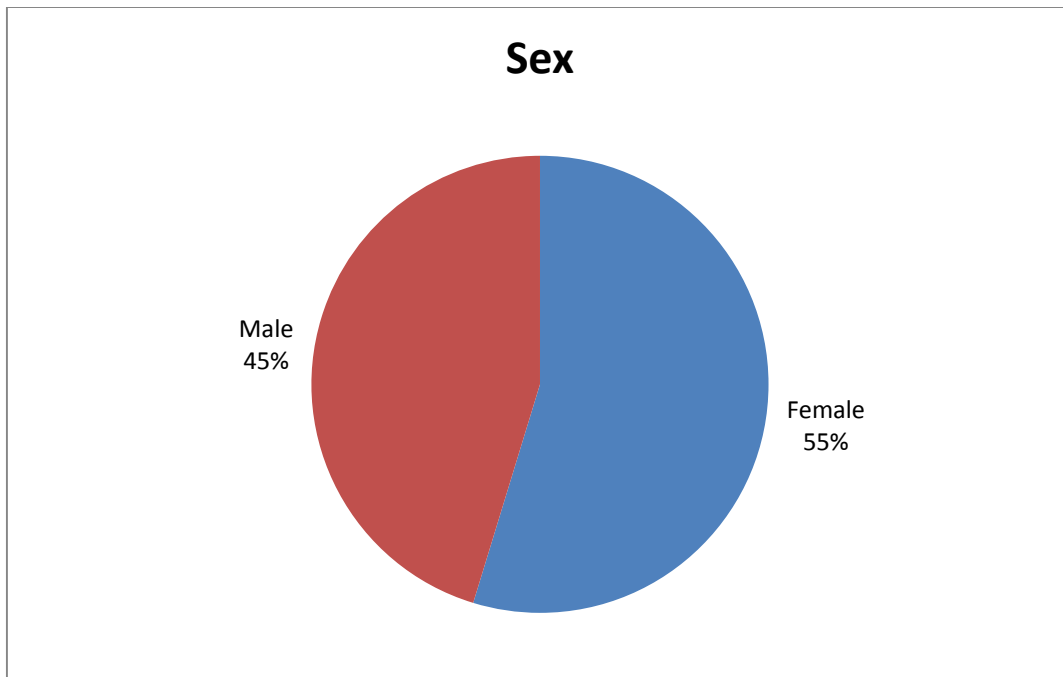

International Student Statistics, Fall 2014

Total students: 667

For the purpose of these statistics, international students are defined as F-1 and J-1 student visa holders. Totals may not equal 100% due to rounding. Percentages 1% and greater were rounded to the nearest whole number.

Gender	Number of students	Percentage
Female	365	55%
Male	302	45%

Age	Number of students	Percentage
17 and under	11	2%
18-19	152	23%
20-21	160	24%
22-24	138	21%
25-29	136	20%
30-34	45	7%
35-39	15	2%
40+	10	1%