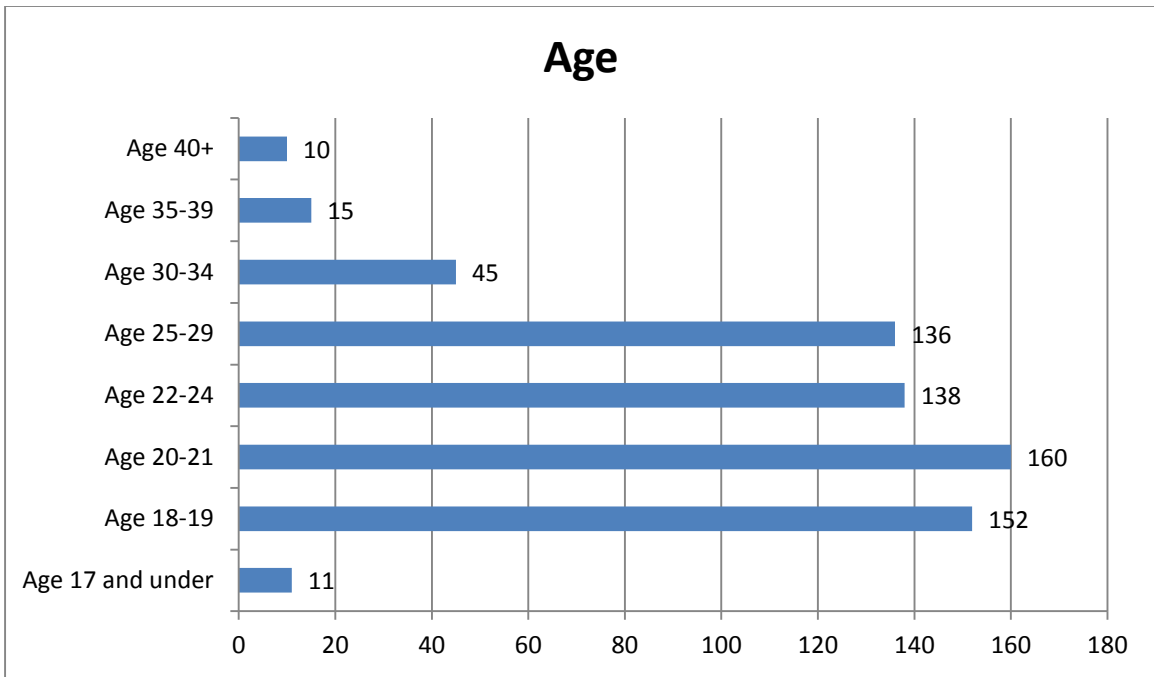

International Student Statistics, Fall 2014

Total students: 667

For the purpose of these statistics, international students are defined as F-1 and J-1 student visa holders. Totals may not equal 100% due to rounding. Percentages 1% and greater were rounded to the nearest whole number.

Gender	Number of students	Percentage
Female	365	55%
Male	302	45%

Age	Number of students	Percentage
17 and under	11	2%
18-19	152	23%
20-21	160	24%
22-24	138	21%
25-29	136	20%
30-34	45	7%
35-39	15	2%
40+	10	1%