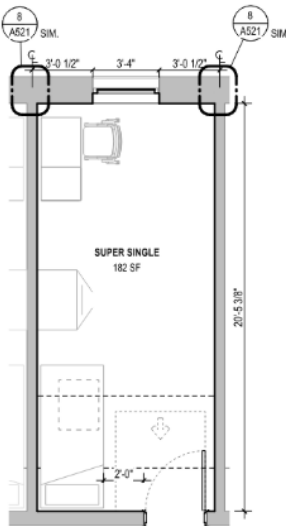

Poplar Hall Third Floor Rooms

Poplar 301-310 & 318-324 – Typical Traditional Doubles

Room occupancy	2 occupants per bedroom
Bathroom Facilities	Hall Single User Bathrooms
Built in furniture	none
Air conditioned	yes

Poplar 316 – Typical RA Rooms

Room occupancy	1 occupant
Bathroom Facilities	Hall Single User Bathrooms
Built in furniture	none
Air conditioned	yes

Floor plans are provided to demonstrate differences between room types. Individual rooms vary. All dimensions and square footage are approximate and should not be relied upon as representation, express or implied, of your actual assigned room.