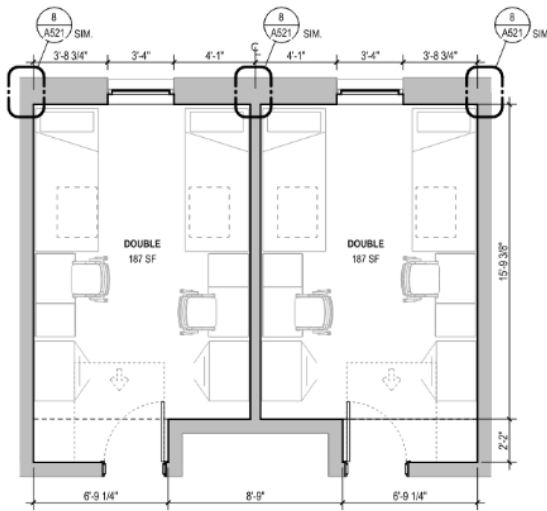

Poplar Hall Third Floor Rooms

Poplar 301-310 & 318-324 – Typical Traditional Doubles

Room occupancy	2 occupants per bedroom
Bathroom Facilities	Hall Single User Bathrooms
Built in furniture	none
Air conditioned	yes

Poplar 316 – Typical RA Rooms

Room occupancy	1 occupant
Bathroom Facilities	Hall Single User Bathrooms
Built in furniture	none
Air conditioned	yes

Floor plans are provided to demonstrate differences between room types. Individual rooms vary. All dimensions and square footage are approximate and should not be relied upon as representation, express or implied, of your actual assigned room.