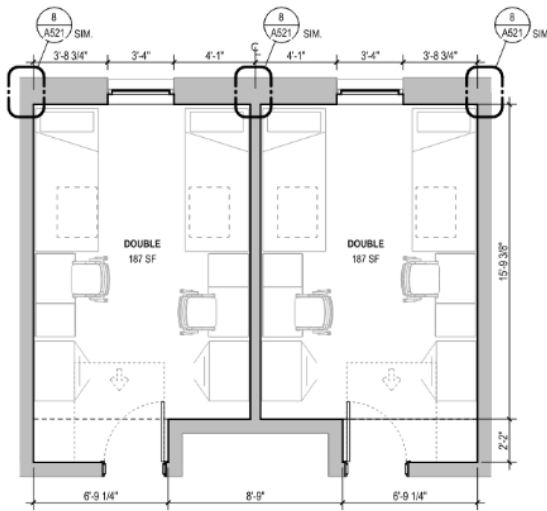

Poplar Hall Second Floor Rooms

Poplar 201-210 & 218-224 – Typical Traditional Doubles

Room occupancy	2 occupants per bedroom
Bathroom Facilities	Hall Single User Bathrooms
Built in furniture	none
Air conditioned	yes

Poplar 216 – Typical RA Rooms

Room occupancy	1 occupant
Bathroom Facilities	Hall Single User Bathrooms
Built in furniture	none
Air conditioned	yes

Floor plans are provided to demonstrate differences between room types. Individual rooms vary. All dimensions and square footage are approximate and should not be relied upon as representation, express or implied, of your actual assigned room.