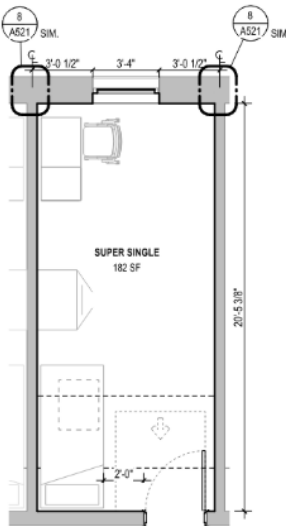

Poplar Hall Second Floor Rooms

Poplar 201-210 & 218-224 – Typical Traditional Doubles

Room occupancy	2 occupants per bedroom
Bathroom Facilities	Hall Single User Bathrooms
Built in furniture	none
Air conditioned	yes

Poplar 216 – Typical RA Rooms

Room occupancy	1 occupant
Bathroom Facilities	Hall Single User Bathrooms
Built in furniture	none
Air conditioned	yes

Floor plans are provided to demonstrate differences between room types. Individual rooms vary. All dimensions and square footage are approximate and should not be relied upon as representation, express or implied, of your actual assigned room.