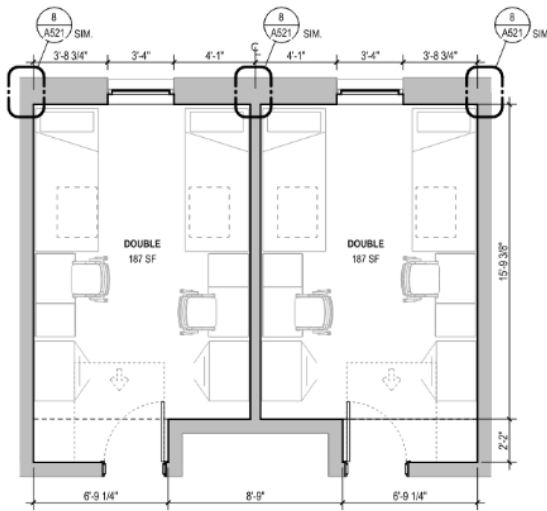

Poplar Hall First Floor Rooms

Poplar 101, 104-122, 124 – Typical Traditional Doubles

Room occupancy	2 occupants per bedroom
Bathroom Facilities	Hall Single User Bathrooms
Built in furniture	none
Air conditioned	yes

Poplar 102 & 123 – Typical RA & Single Rooms

Room occupancy	1 occupant
Bathroom Facilities	Hall Single User Bathrooms
Built in furniture	none
Air conditioned	yes

Floor plans are provided to demonstrate differences between room types. Individual rooms vary. All dimensions and square footage are approximate and should not be relied upon as representation, express or implied, of your actual assigned room.