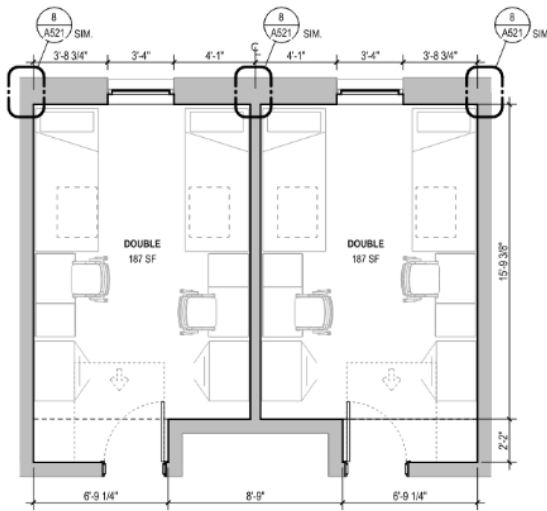

Pine Hall Third Floor Rooms

Pine 3102-3124, 3302-3324, 3502-3528 – Typical Traditional Doubles

Room occupancy	2 occupants per bedroom
Bathroom Facilities	Hall Single User Bathrooms
Built in furniture	none
Air conditioned	yes

Pine 3200-3215 & 3401-3416 – Typical RA & Single Rooms

Room occupancy	1 occupant
Bathroom Facilities	Hall Single User Bathrooms
Built in furniture	none
Air conditioned	yes

Floor plans are provided to demonstrate differences between room types. Individual rooms vary. All dimensions and square footage are approximate and should not be relied upon as representation, express or implied, of your actual assigned room.