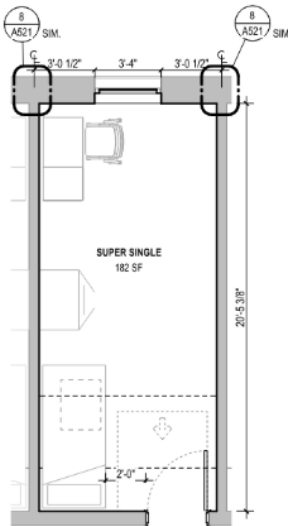

Pine Hall Third Floor Rooms

Pine 3102-3124, 3302-3324, 3502-3528 – Typical Traditional Doubles

Room occupancy	2 occupants per bedroom
Bathroom Facilities	Hall Single User Bathrooms
Built in furniture	none
Air conditioned	yes

Pine 3200-3215 & 3401-3416 – Typical RA & Single Rooms

Room occupancy	1 occupant
Bathroom Facilities	Hall Single User Bathrooms
Built in furniture	none
Air conditioned	yes

Floor plans are provided to demonstrate differences between room types. Individual rooms vary. All dimensions and square footage are approximate and should not be relied upon as representation, express or implied, of your actual assigned room.