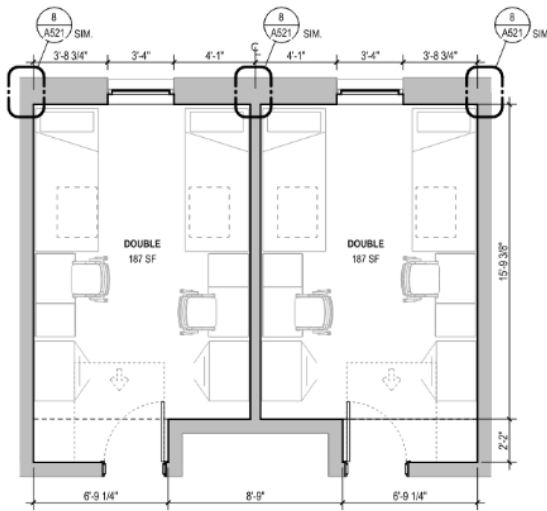

Pine Hall Second Floor Rooms

Pine 2102-2124, 2302-2324, 2502-2528 – Typical Traditional Doubles

Room occupancy	2 occupants per bedroom
Bathroom Facilities	Hall Single User Bathrooms
Built in furniture	none
Air conditioned	yes

Pine 2200-2215 & 2401-2416 – Typical RA & Single Rooms

Room occupancy	1 occupant
Bathroom Facilities	Hall Single User Bathrooms
Built in furniture	none
Air conditioned	yes

Floor plans are provided to demonstrate differences between room types. Individual rooms vary. All dimensions and square footage are approximate and should not be relied upon as representation, express or implied, of your actual assigned room.