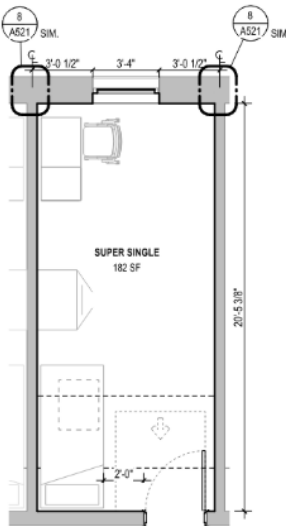

Pine Hall Second Floor Rooms

Pine 2102-2124, 2302-2324, 2502-2528 – Typical Traditional Doubles

Room occupancy	2 occupants per bedroom
Bathroom Facilities	Hall Single User Bathrooms
Built in furniture	none
Air conditioned	yes

Pine 2200-2215 & 2401-2416 – Typical RA & Single Rooms

Room occupancy	1 occupant
Bathroom Facilities	Hall Single User Bathrooms
Built in furniture	none
Air conditioned	yes

Floor plans are provided to demonstrate differences between room types. Individual rooms vary. All dimensions and square footage are approximate and should not be relied upon as representation, express or implied, of your actual assigned room.