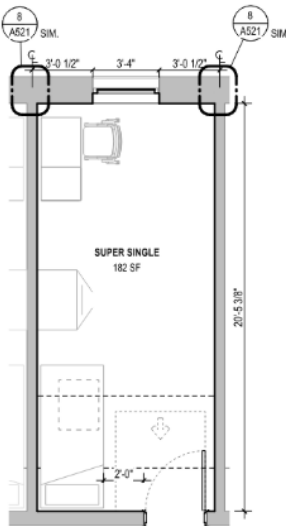

Pine Hall First Floor Rooms

Pine 1102, 1104-1113, 1302, 1304-1312 – Typical Traditional Doubles

Room occupancy	2 occupants per bedroom
Bathroom Facilities	Hall Single User Bathrooms
Built in furniture	none
Air conditioned	yes

Pine 1103 & 1303 – RA Rooms

Room occupancy	1 occupant
Bathroom Facilities	Hall Single User Bathrooms
Built in furniture	none
Air conditioned	yes

Floor plans are provided to demonstrate differences between room types. Individual rooms vary. All dimensions and square footage are approximate and should not be relied upon as representation, express or implied, of your actual assigned room.