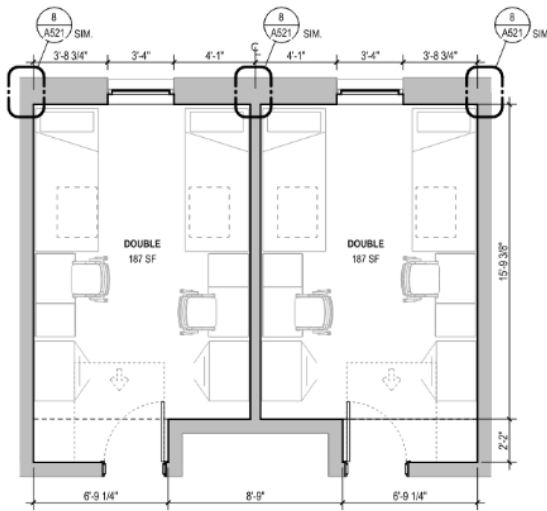

Pine Hall First Floor Rooms

Pine 1102, 1104-1113, 1302, 1304-1312 – Typical Traditional Doubles

Room occupancy	2 occupants per bedroom
Bathroom Facilities	Hall Single User Bathrooms
Built in furniture	none
Air conditioned	yes

Pine 1103 & 1303 – RA Rooms

Room occupancy	1 occupant
Bathroom Facilities	Hall Single User Bathrooms
Built in furniture	none
Air conditioned	yes

Floor plans are provided to demonstrate differences between room types. Individual rooms vary. All dimensions and square footage are approximate and should not be relied upon as representation, express or implied, of your actual assigned room.