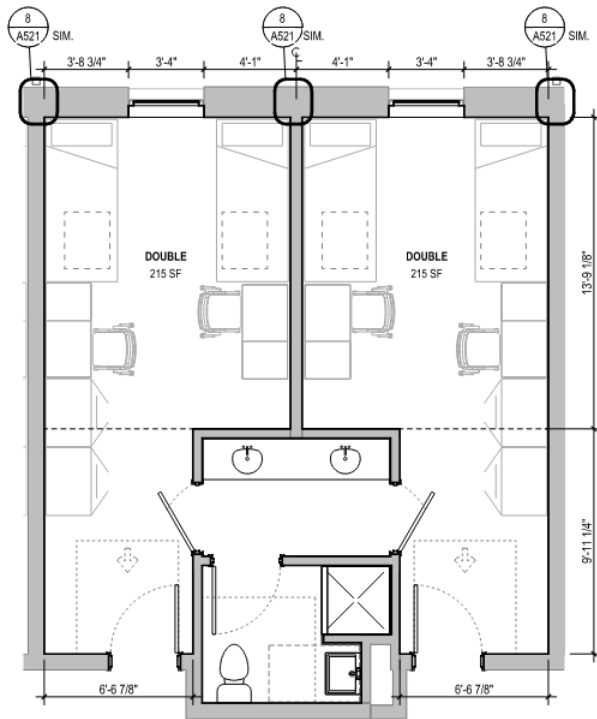

Oak Hall Lower Level Rooms

Oak 001/003, 005/007, 017/019, 021/023, 025/027– Typical Double/Double Suite

Room occupancy	2 occupant per bedroom/ 4 total occupants per suite
Bathroom Facilities	Suite
Built in furniture	none
Air conditioned	yes

Oak 009/011 - Typical RA Single/Double Suite

Room occupancy	1 RA occupant in the single and 2 occupants in the double 3 total occupants per suite
Bathroom Facilities	Suite
Built in furniture	none
Air conditioned	yes

Floor plans are provided to demonstrate differences between room types. Individual rooms vary. All dimensions and square footage are approximate and should not be relied upon as representation, express or implied, of your actual assigned room.