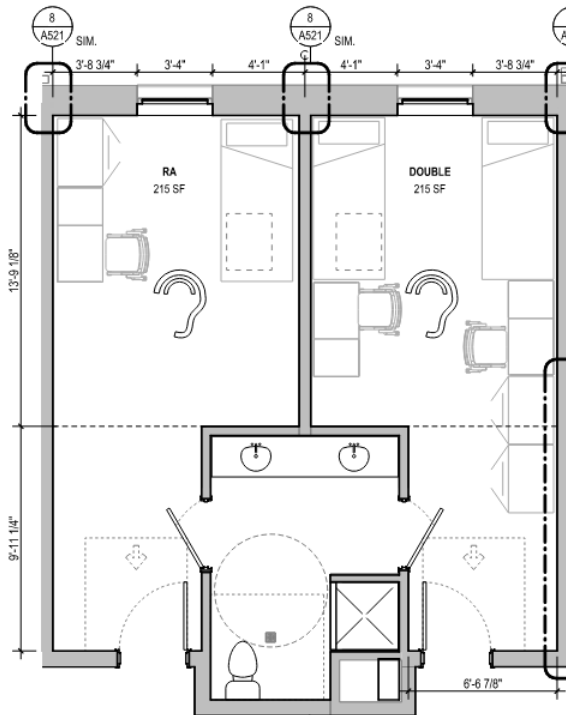

Oak Hall Lower Level Rooms

Oak 001/003, 005/007, 017/019, 021/023, 025/027– Typical Double/Double Suite

Room occupancy	2 occupant per bedroom/ 4 total occupants per suite
Bathroom Facilities	Suite
Built in furniture	none
Air conditioned	yes

Oak 009/011 - Typical RA Single/Double Suite

Room occupancy	1 RA occupant in the single and 2 occupants in the double 3 total occupants per suite
Bathroom Facilities	Suite
Built in furniture	none
Air conditioned	yes

Floor plans are provided to demonstrate differences between room types. Individual rooms vary. All dimensions and square footage are approximate and should not be relied upon as representation, express or implied, of your actual assigned room.