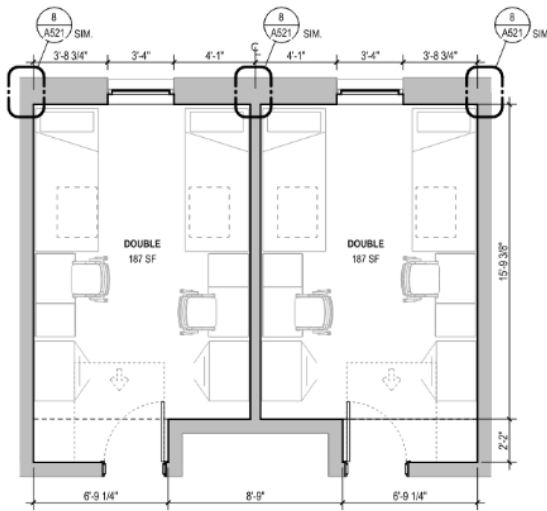

Maple Hall Third Floor Rooms

Maple 301-312 & 318-328 – Typical Traditional Doubles

Room occupancy	2 occupants per bedroom
Bathroom Facilities	Hall Single User Bathrooms
Built in furniture	none
Air conditioned	yes

Maple 316 – Typical RA Rooms

Room occupancy	1 occupant
Bathroom Facilities	Hall Single User Bathrooms
Built in furniture	none
Air conditioned	yes

Floor plans are provided to demonstrate differences between room types. Individual rooms vary. All dimensions and square footage are approximate and should not be relied upon as representation, express or implied, of your actual assigned room.