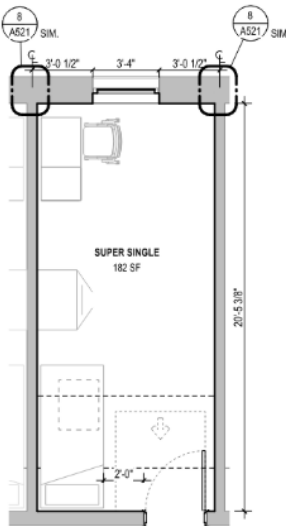

Maple Hall Third Floor Rooms

Maple 301-312 & 318-328 – Typical Traditional Doubles

Room occupancy	2 occupants per bedroom
Bathroom Facilities	Hall Single User Bathrooms
Built in furniture	none
Air conditioned	yes

Maple 316 – Typical RA Rooms

Room occupancy	1 occupant
Bathroom Facilities	Hall Single User Bathrooms
Built in furniture	none
Air conditioned	yes

Floor plans are provided to demonstrate differences between room types. Individual rooms vary. All dimensions and square footage are approximate and should not be relied upon as representation, express or implied, of your actual assigned room.