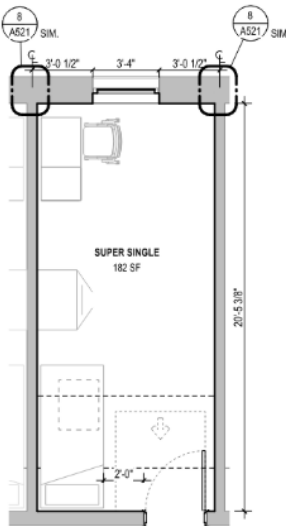

Maple Hall Second Floor Rooms

Maple 201-212 & 218-228 – Typical Traditional Doubles

Room occupancy	2 occupants per bedroom
Bathroom Facilities	Hall Single User Bathrooms
Built in furniture	none
Air conditioned	yes

Maple 216 – Typical RA Rooms

Room occupancy	1 occupant
Bathroom Facilities	Hall Single User Bathrooms
Built in furniture	none
Air conditioned	yes

Floor plans are provided to demonstrate differences between room types. Individual rooms vary. All dimensions and square footage are approximate and should not be relied upon as representation, express or implied, of your actual assigned room.