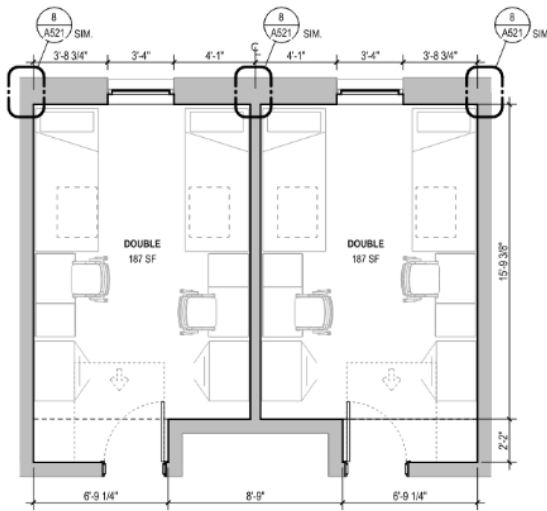

Maple Hall Second Floor Rooms

Maple 201-212 & 218-228 – Typical Traditional Doubles

Room occupancy	2 occupants per bedroom
Bathroom Facilities	Hall Single User Bathrooms
Built in furniture	none
Air conditioned	yes

Maple 216 – Typical RA Rooms

Room occupancy	1 occupant
Bathroom Facilities	Hall Single User Bathrooms
Built in furniture	none
Air conditioned	yes

Floor plans are provided to demonstrate differences between room types. Individual rooms vary. All dimensions and square footage are approximate and should not be relied upon as representation, express or implied, of your actual assigned room.