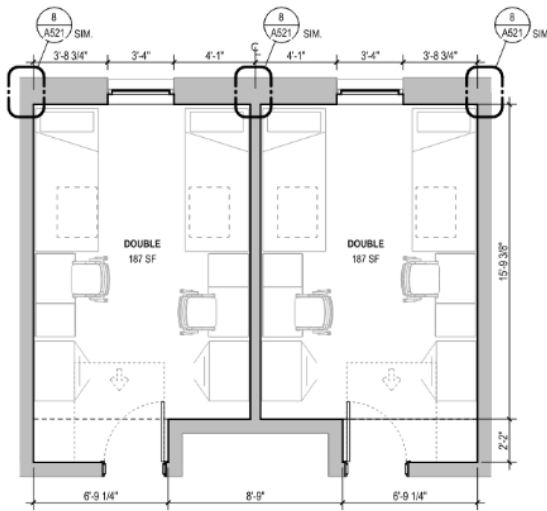

# Maple Hall First Floor Rooms

## Maple 101, 103-110, 120-126, 128 – Typical Traditional Doubles

Room occupancy	2 occupants per bedroom
Bathroom Facilities	Hall Single User Bathrooms
Built in furniture	none
Air conditioned	yes