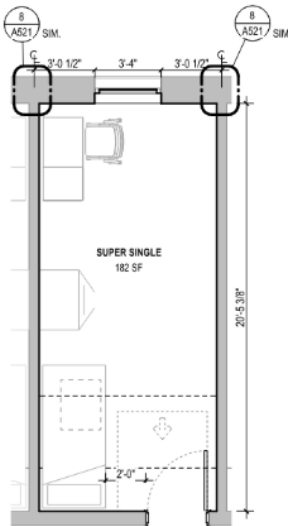

Maple 102 – Typical RA Rooms

Room occupancy	1 occupant
Bathroom Facilities	Hall Single User Bathrooms
Built in furniture	none
Air conditioned	yes

Floor plans are provided to demonstrate differences between room types. Individual rooms vary. All dimensions and square footage are approximate and should not be relied upon as representation, express or implied, of your actual assigned room.