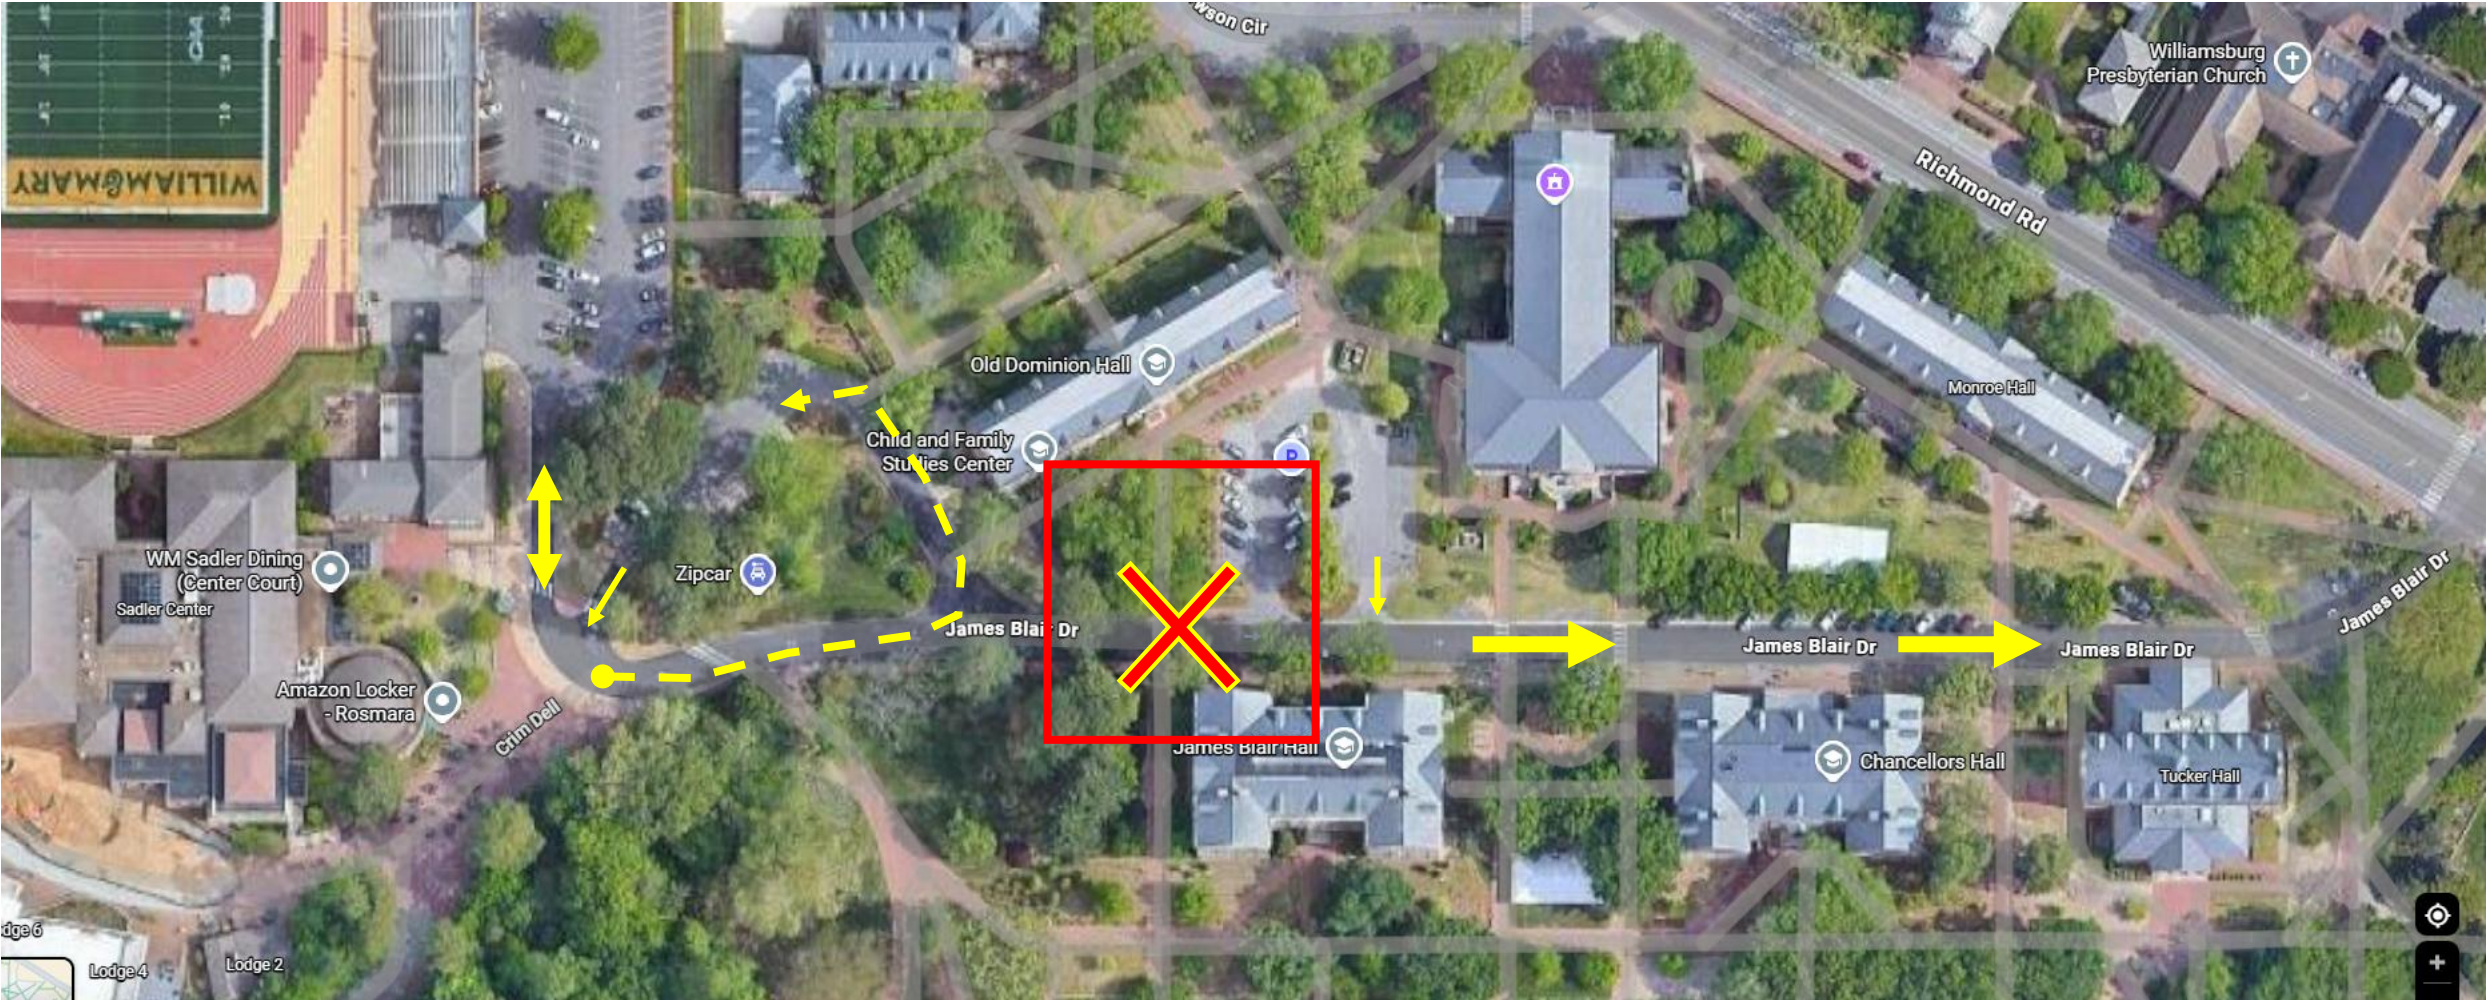

Partial Road Closure of James Blair Dr – Tree Removal – Tue May 19th, 2026 (7:30 – 4:30)

Partial Road Closure Restrictions:

- OD Lot users will have to carefully double back towards Zable to exit.
- A portion of the JB Lot will be offline. Users can enter before the road closure, once in only be able to exit. No re-entry
- The crane will be on JB Dr, X marks the spot. JD Dr will remain one-way out to Richmond Rd.
- Entry from K&Q gate will be prohibited since it is only a one-day closure.