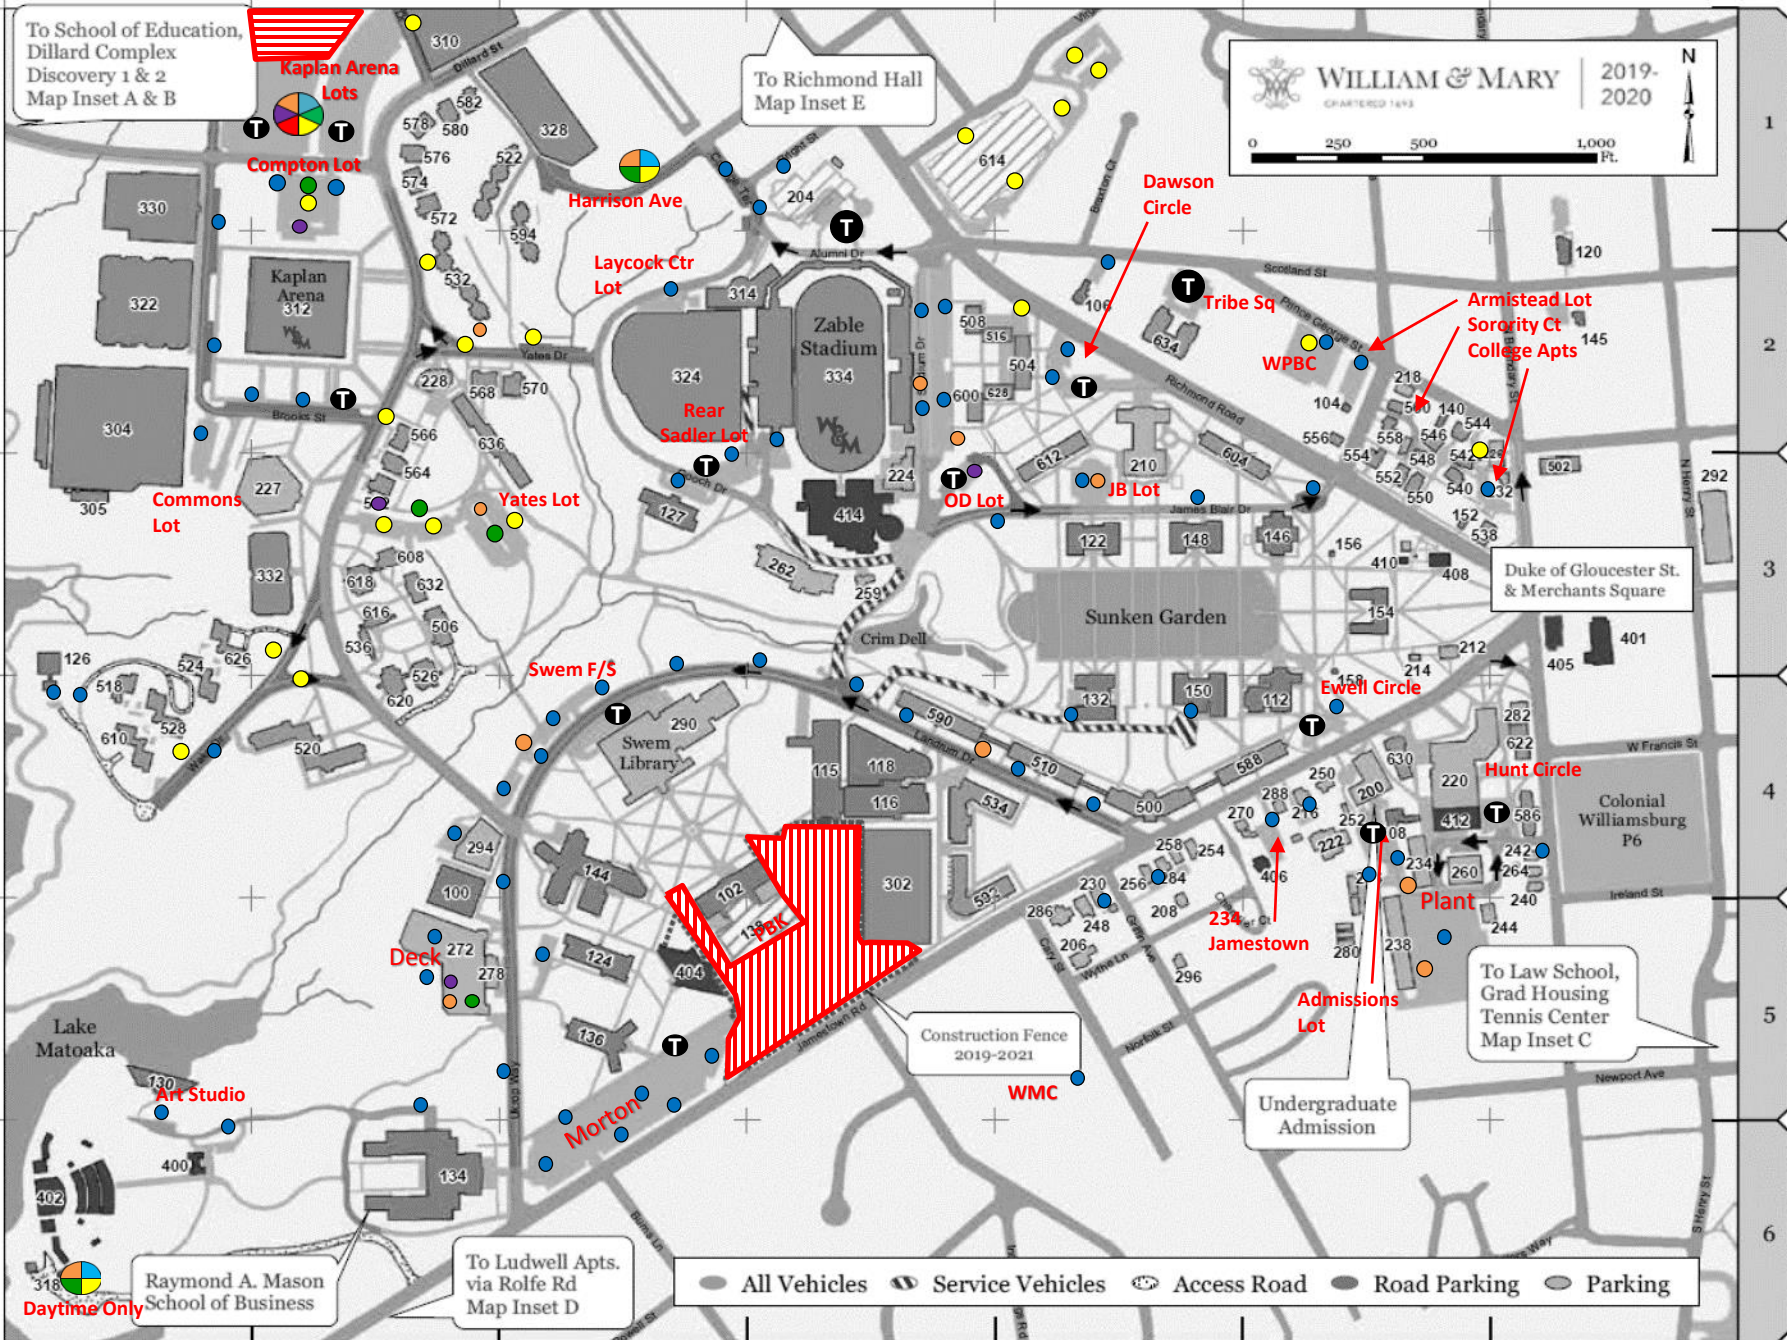

To School of Education,
Dillard Complex
Discovery 1 & 2
Map Inset A & B

Kaplan Arena
Lots

Compton Lot

To Richmond Hall
Map Inset E

WILLIAM & MARY
CHARTERED 1693

2019-2020

0 250 500 1,000 Ft.

- F
- G
- R
- W
- P
- M
- T

W&M MASTER PARKING LOCATIONS - JUL 2020

Daytime Only
Raymond A. Mason
School of Business

To Ludwell Apts.
via Rolfe Rd
Map Inset D

- All Vehicles
- Service Vehicles
- Access Road
- Road Parking
- Parking

A B C D E F G

W&M MASTER PARKING LOCATIONS – JULY 2020

LEGEND:

- Faculty & Staff
- Commuter
- Resident
- W Restricted Use Decal
- Carpool
- Motorcycle/Moped
- P Permit Parking (Any)
- T Timed or Hourly/Metered