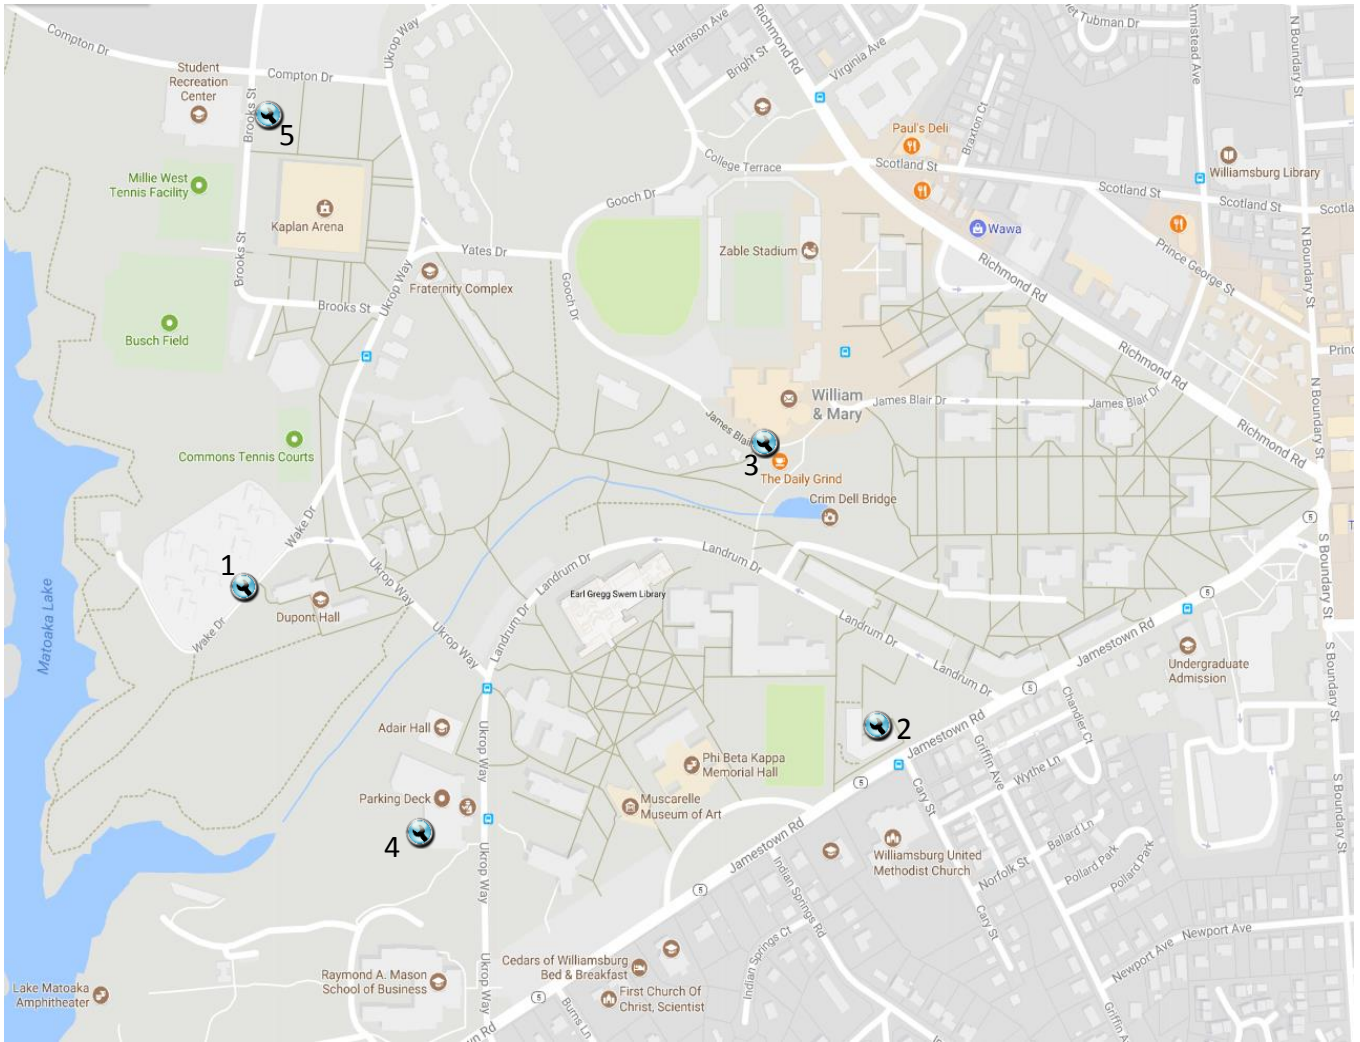

# Fix-it Station Placement

Station	Main Campus Location
1	Botetourt Complex
2	Jamestown Complex
3	Daily Grind/Lodges
4	Parking Deck
5	Rec Sports Center
Station	Other Campus Locations
6	Ludwell Complex
7	Grad Housing Complex
8	VIMS Campus (16 miles) @ Gloucester PT