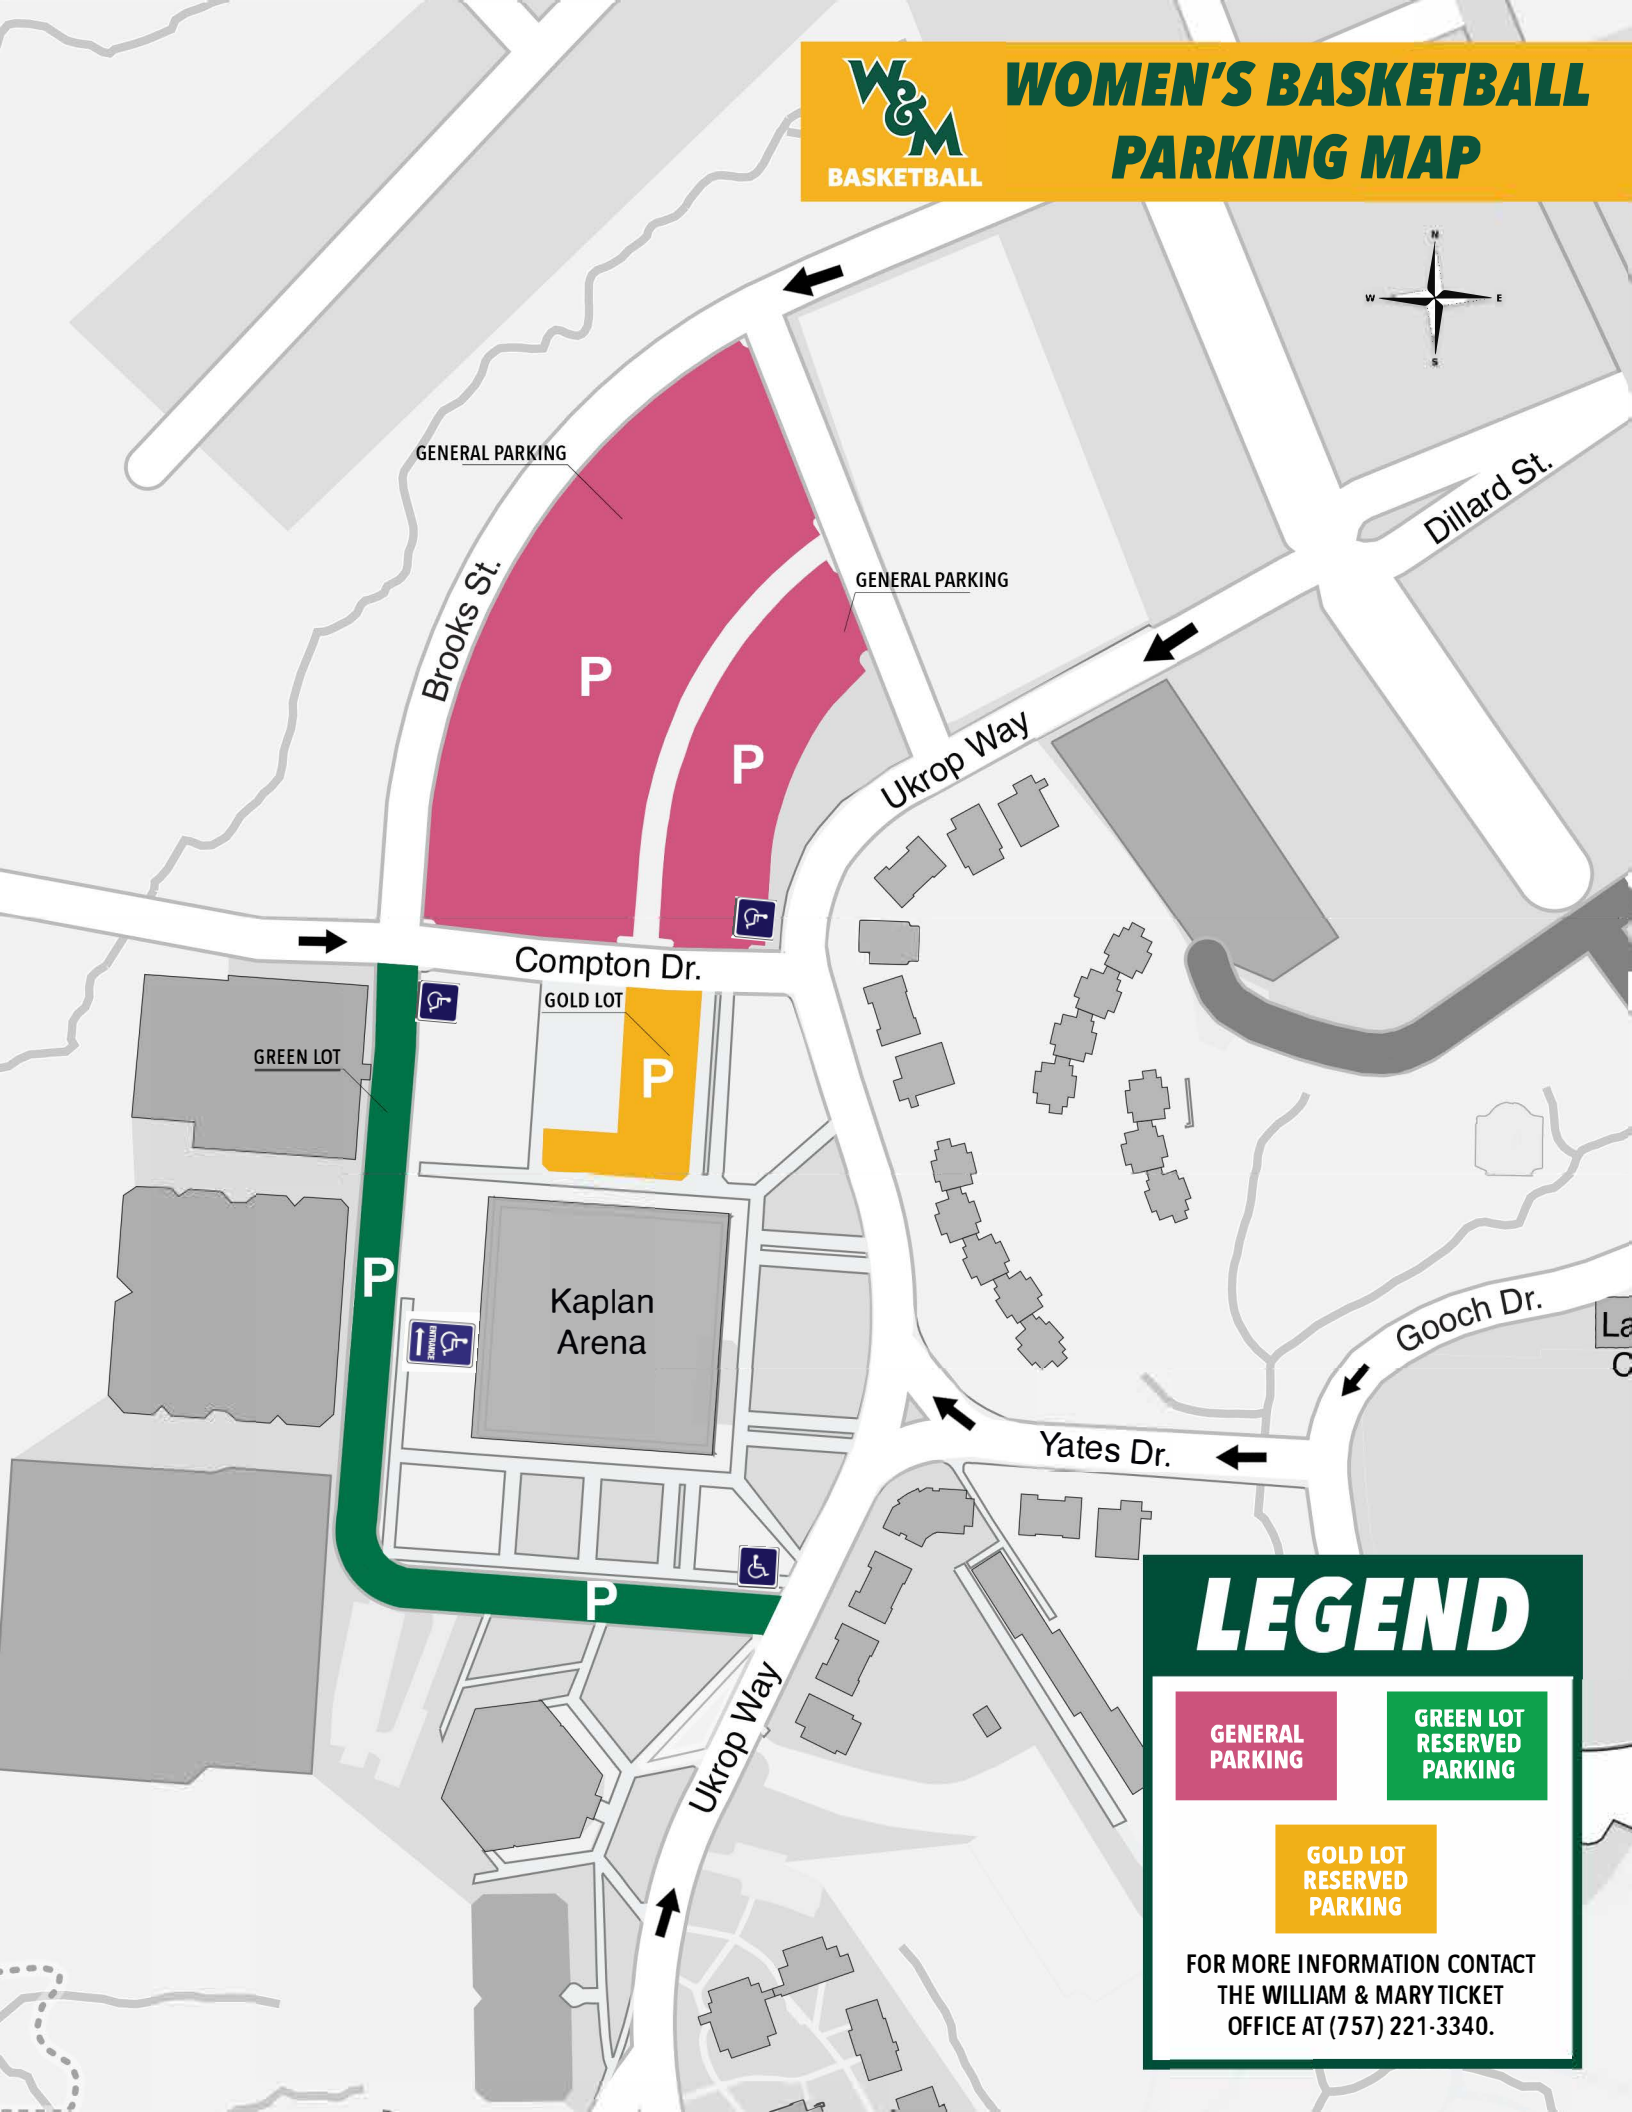

WOMEN'S BASKETBALL PARKING MAP

LEGEND

GENERAL
PARKING

GREEN LOT
RESERVED
PARKING

GOLD LOT
RESERVED
PARKING

FOR MORE INFORMATION CONTACT
THE WILLIAM & MARY TICKET
OFFICE AT (757) 221-3340.