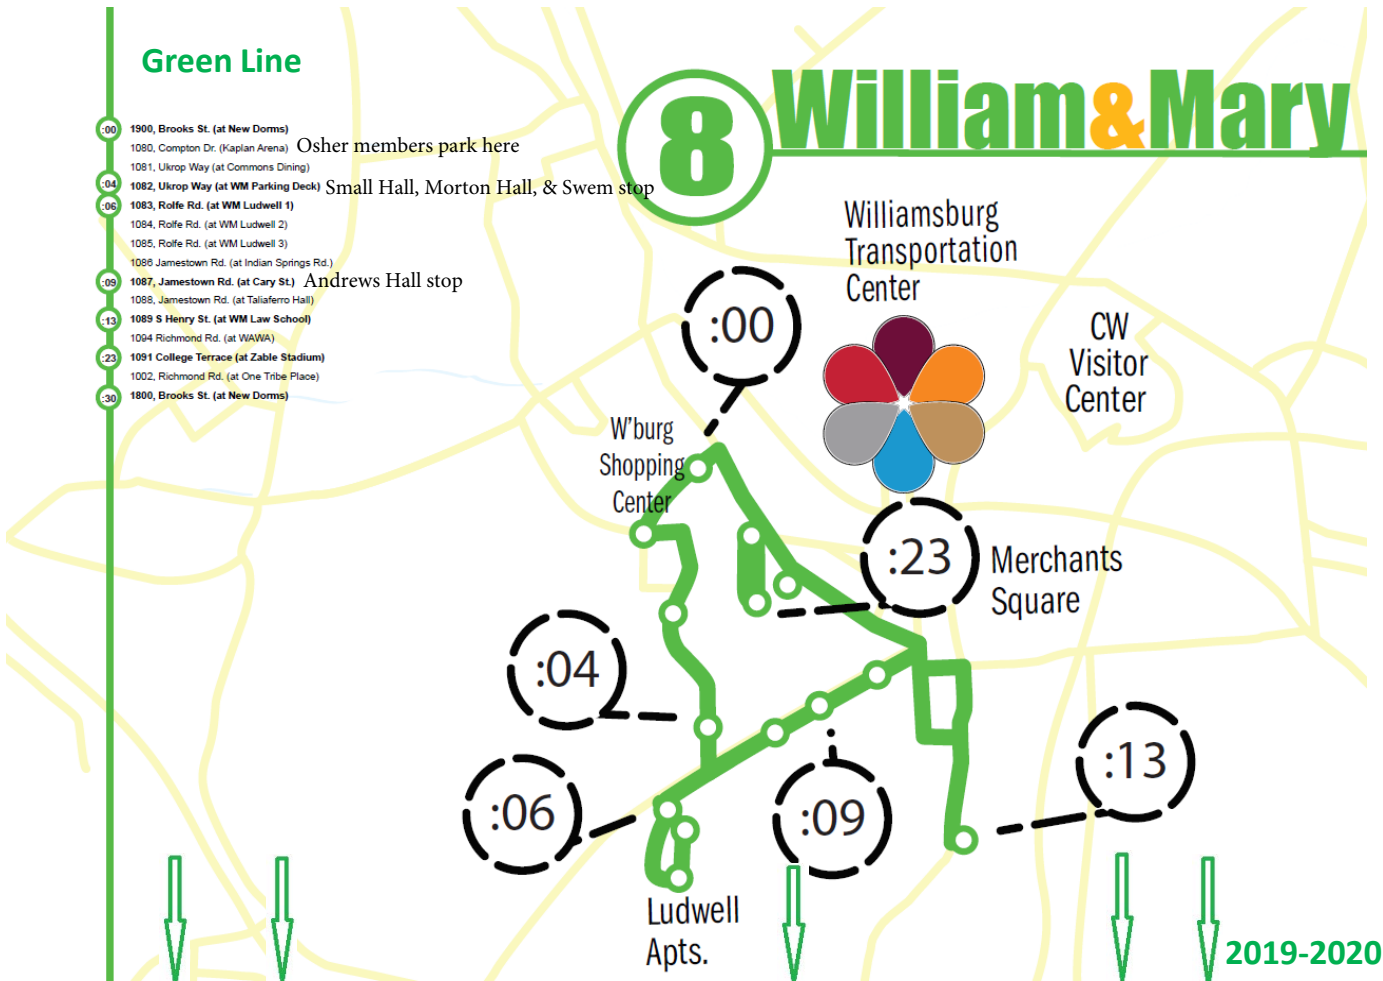

Green Line

8 William & Mary

- 00 1900, Brooks St. (at New Dorms)
- 1060, Compton Dr. (Kaplan Arena)
- 1081, Ukrop Way (at Commons Dining)
- 04 1082, Ukrop Way (at WM Parking Deck)
- 06 1083, Rolfe Rd. (at WM Ludwell 1)
- 1084, Rolfe Rd. (at WM Ludwell 2)
- 1085, Rolfe Rd. (at WM Ludwell 3)
- 09 1086, Jamestown Rd. (at Indian Springs Rd.)
- 1087, Jamestown Rd. (at Cary St.)
- 1088, Jamestown Rd. (at Taliaferro Hall)
- 13 1089 S Henry St. (at WM Law School)
- 1094 Richmond Rd. (at WAWA)
- 23 1091 College Terrace (at Zable Stadium)
- 1002, Richmond Rd. (at One Tribe Place)
- 30 1800, Brooks St. (at New Dorms)

Osher members park here
Small Hall, Morton Hall, & Swem stop

Andrews Hall stop

Route 8 - W&M Green Line

Brooks St	Kaplan	Parking Deck	Ludwell 1	2	3	Indian Springs	Cary St	Campus Center	Law School	WAWA	Zable	Scotland St
7:00	7:02	7:04	7:06	7:06	7:07	7:08	7:09	7:10	7:13	7:17	7:23	7:24
7:30	7:32	7:34	7:36	7:36	7:37	7:38	7:39	7:40	7:43	7:47	7:53	7:54
8:00	8:02	8:04	8:06	8:06	8:07	8:08	8:09	8:10	8:13	8:17	8:23	8:24
8:30	8:32	8:34	8:36	8:36	8:37	8:38	8:39	8:40	8:43	8:47	8:53	8:54
9:00	9:02	9:04	9:06	9:06	9:07	9:08	9:09	9:10	9:13	9:17	9:23	9:24
9:30	9:32	9:34	9:36	9:36	9:37	9:38	9:39	9:40	9:43	9:47	9:53	9:54
10:00	10:02	10:04	10:06	10:06	10:07	10:08	10:09	10:10	10:13	10:17	10:23	10:24
10:30	10:32	10:34	10:36	10:36	10:37	10:38	10:39	10:40	10:43	10:47	10:53	10:54
11:00	11:02	11:04	11:06	11:06	11:07	11:08	11:09	11:10	11:13	11:17	11:23	11:24
11:30	11:32	11:34	11:36	11:36	11:37	11:38	11:39	11:40	11:43	11:47	11:53	11:54
12:00	12:02	12:04	12:06	12:06	12:07	12:08	12:09	12:10	12:13	12:17	12:23	12:24
12:30	12:32	12:34	12:36	12:36	12:37	12:38	12:39	12:40	12:43	12:47	12:53	12:54
13:00	13:02	13:04	13:06	13:06	13:07	13:08	13:09	13:10	13:13	13:17	13:23	13:24
13:30	13:32	13:34	13:36	13:36	13:37	13:38	13:39	13:40	13:43	13:47	13:53	13:54
14:00	14:02	14:04	14:06	14:06	14:07	14:08	14:09	14:10	14:13	14:17	14:23	14:24
14:30	14:32	14:34	14:36	14:36	14:37	14:38	14:39	14:40	14:43	14:47	14:53	14:54
15:00	15:02	15:04	15:06	15:06	15:07	15:08	15:09	15:10	15:13	15:17	15:23	15:24
15:30	15:32	15:34	15:36	15:36	15:37	15:38	15:39	15:40	15:43	15:47	15:53	15:54
16:00	16:02	16:04	16:06	16:06	16:07	16:08	16:09	16:10	16:13	16:17	16:23	16:24
16:30	16:32	16:34	16:36	16:36	16:37	16:38	16:39	16:40	16:43	16:47	16:53	16:54
17:00	17:02	17:04	17:06	17:06	17:07	17:08	17:09	17:10	17:13	17:17	17:23	17:24
17:30	17:32	17:34	17:36	17:36	17:37	17:38	17:39	17:40	17:43	17:47	17:53	17:54
18:00	18:02	18:04	18:06	18:06	18:07	18:08	18:09	18:10	18:13	18:17	18:23	18:24
18:30	18:32	18:34	18:36	18:36	18:37	18:38	18:39	18:40	18:43	18:47	18:53	18:54
19:00	19:02	19:04	19:06	19:06	19:07	19:08	19:09	19:10	19:13	19:17	19:23	19:24
19:30	19:32	19:34	19:36	19:36	19:37	19:38	19:39	19:40	19:43	19:47	19:53	19:54
20:00	20:02	20:04	20:06	20:06	20:07	20:08	20:09	20:10	20:13	20:17	20:23	20:24
20:30	20:32	20:34	20:36	20:36	20:37	20:38	20:39	20:40	20:43	20:47	20:53	20:54
21:00	21:02	21:04	21:06	21:06	21:07	21:08	21:09	21:10	21:13	21:17	21:23	21:24
21:30	21:32	21:34	21:36	21:36	21:37	21:38	21:39	21:40	21:43	21:47	21:53	21:54