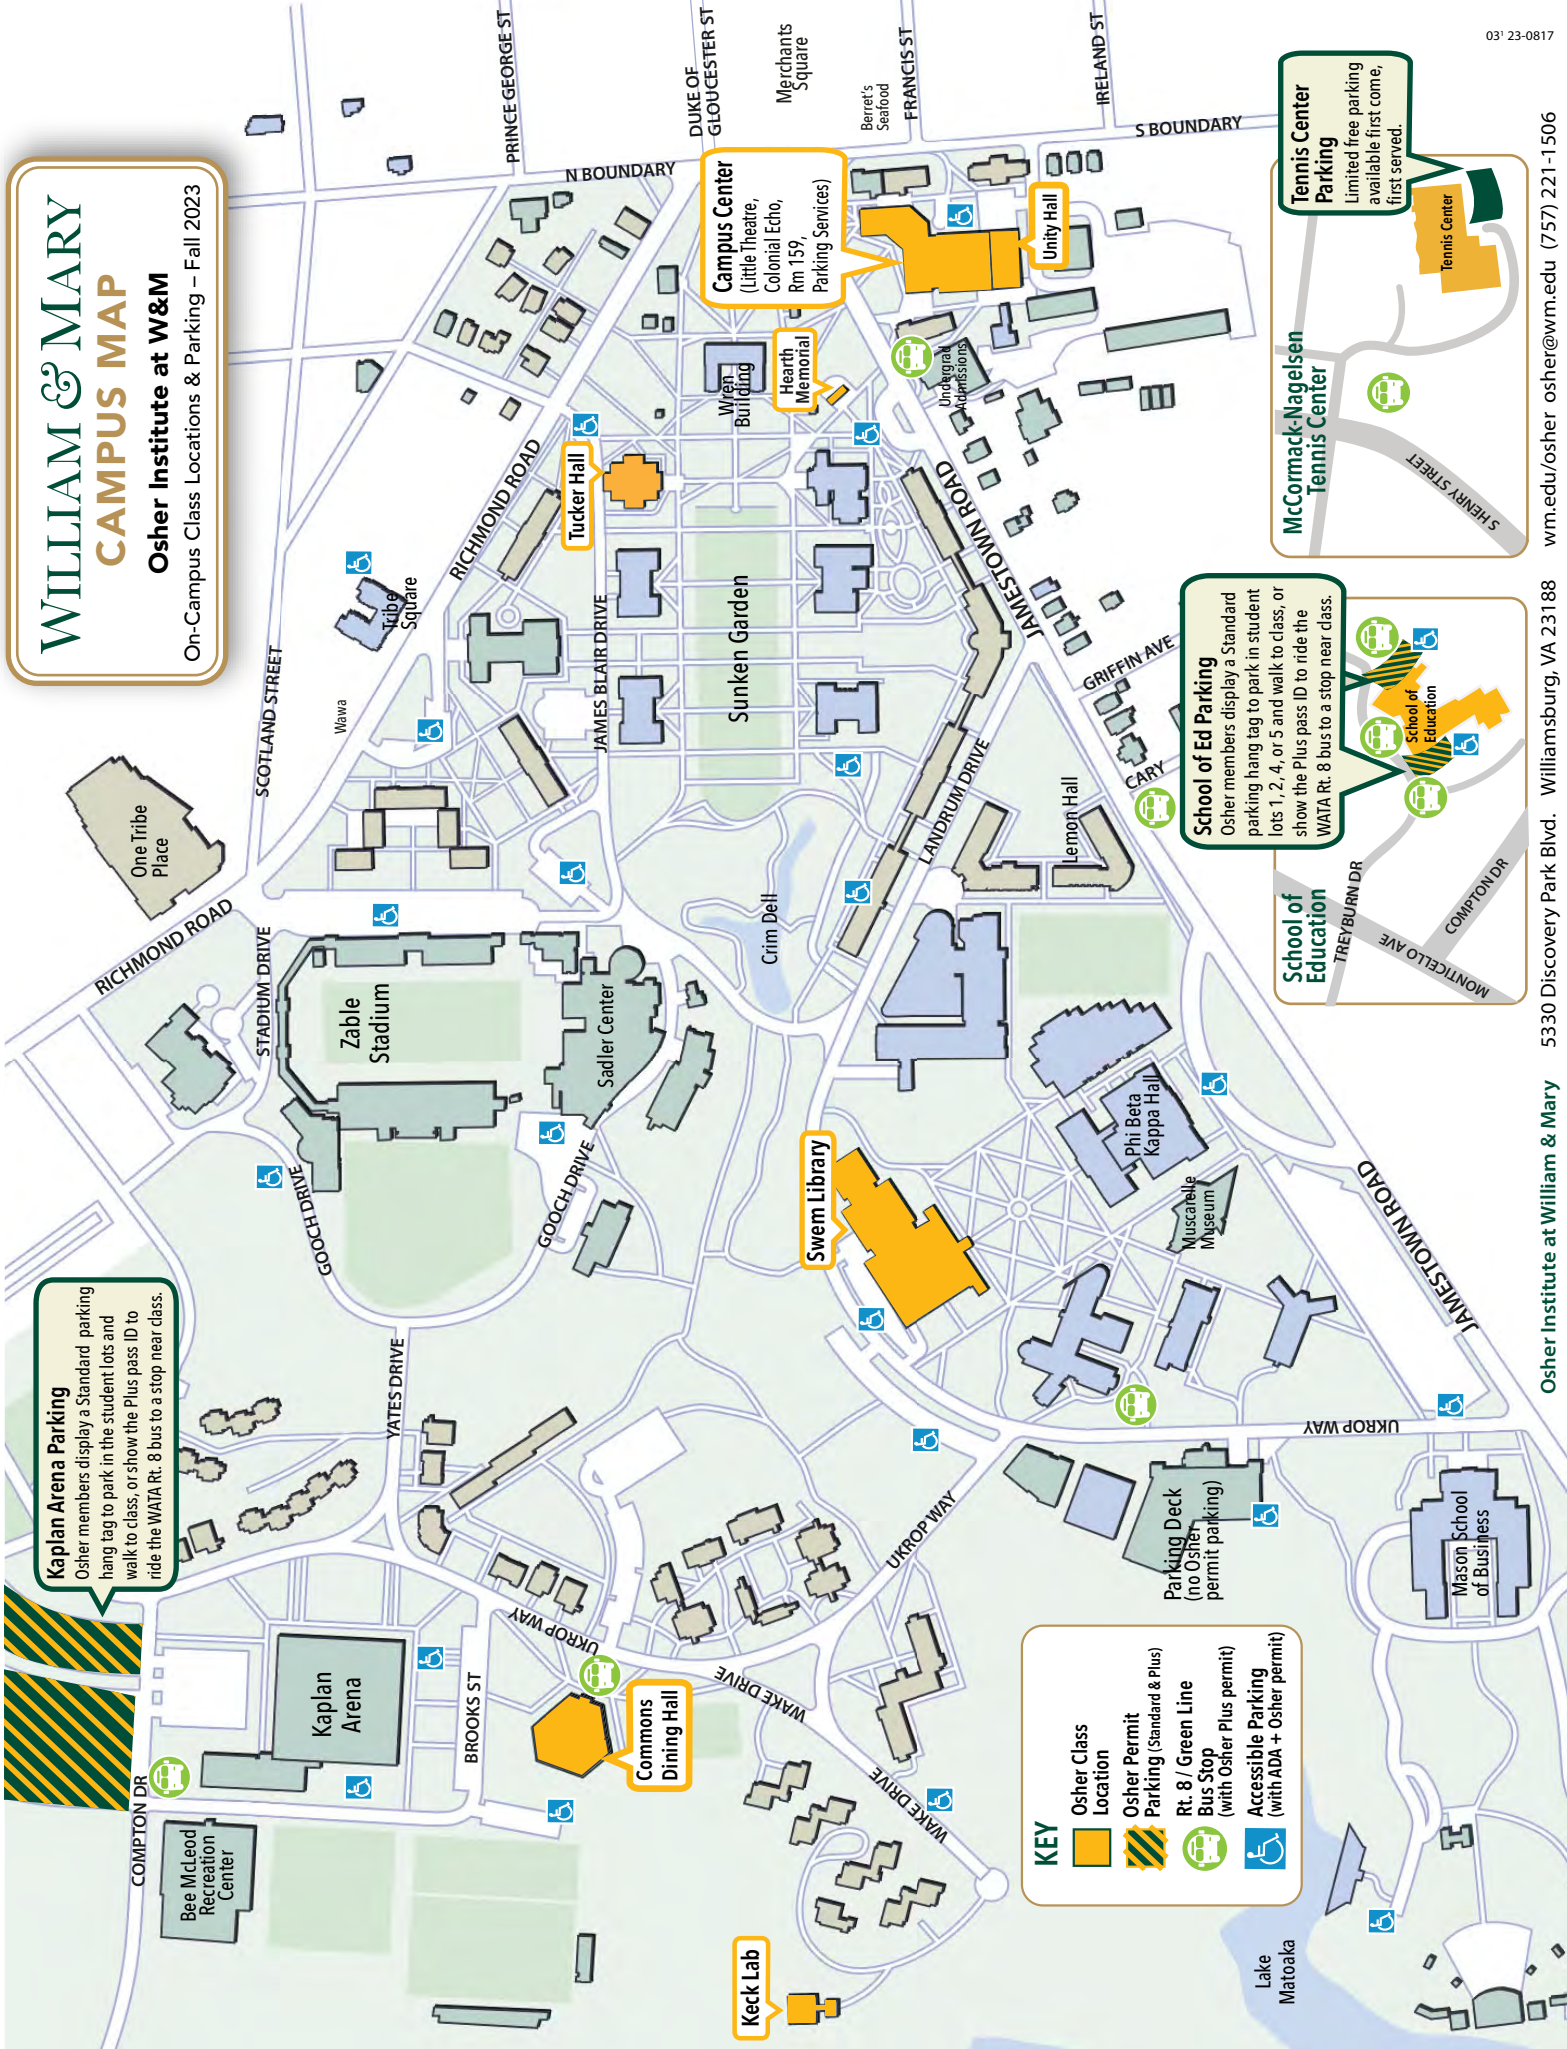

WILLIAM & MARY CAMPUS MAP

Osher Institute at W&M

On-Campus Class Locations & Parking – Fall 2023

Kaplan Arena Parking
Osher members display a Standard parking hang tag to park in the student lots and walk to class, or show the Plus pass ID to ride the WATA Rt. 8 bus to a stop near class.

Campus Center
(Little Theatre, Colonial Echo, Rm 159, Parking Services)

Hearth Memorial

- KEY**
- Osher Class Location
 - Osher Permit
 - Osher Parking (Standard & Plus)
 - Rt. 8 / Green Line Bus Stop (with Osher Plus permit)
 - Accessible Parking (with ADA + Osher permit)

School of Ed Parking
Osher members display a Standard parking hang tag to park in student lots 1, 2, 4, or 5 and walk to class, or show the Plus pass ID to ride the WATA Rt. 8 bus to a stop near class.

School of Education

School of Ed Parking

Tennis Center Parking
Limited free parking available first come, first served.

McCormack-Nagelsen Tennis Center

Unity Hall

Lemon Hall

Phi Beta Kappa Hall

Muscatale Museum