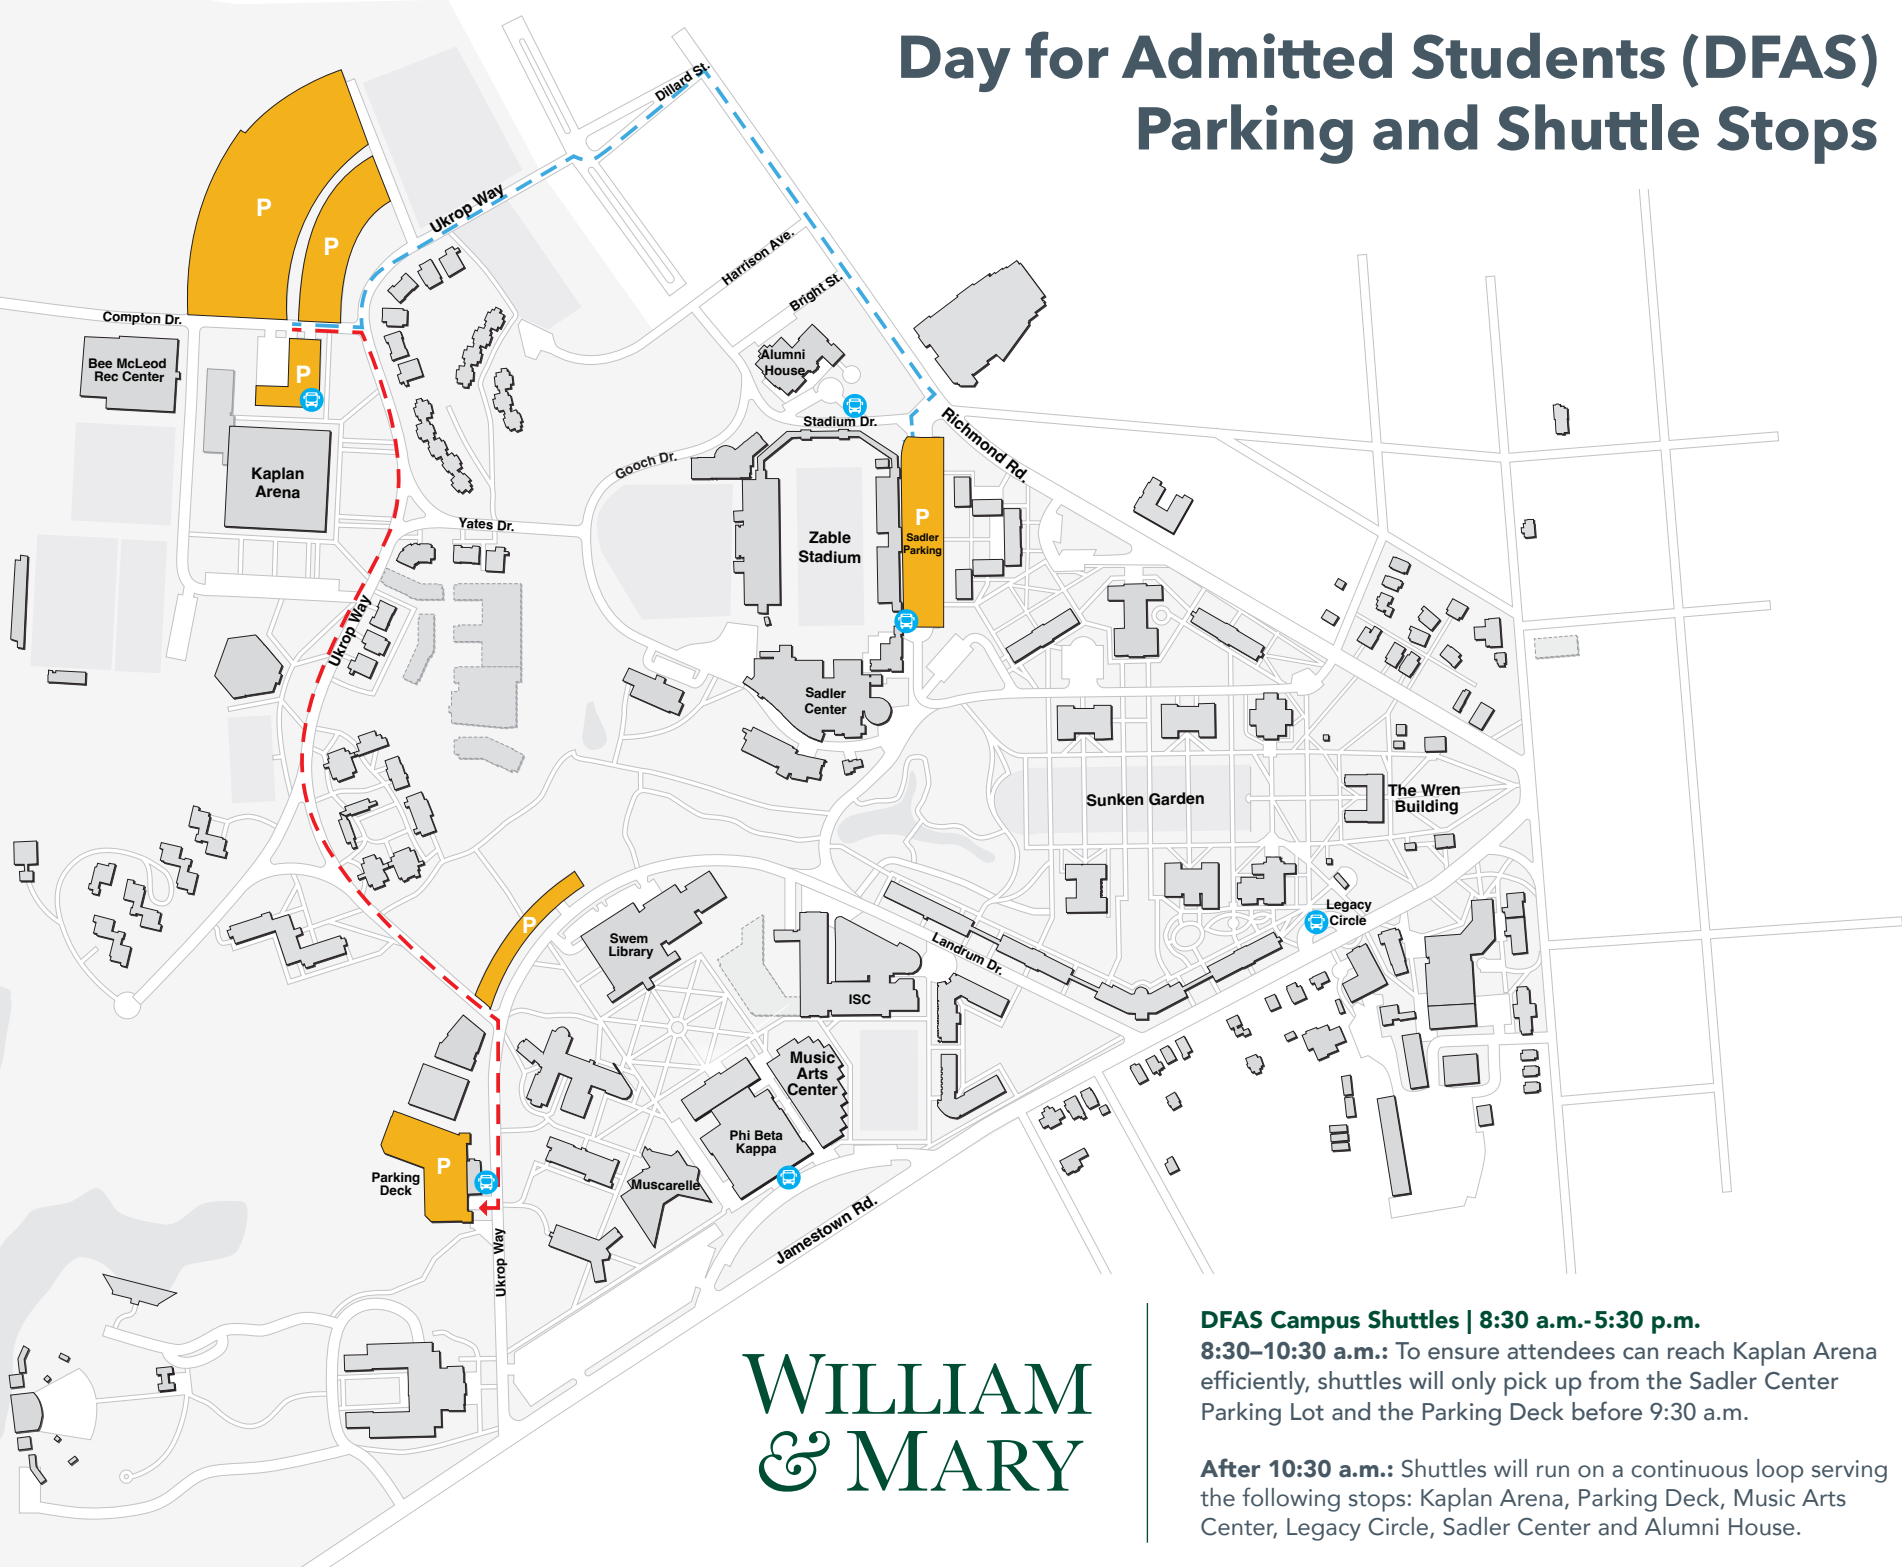

Day for Admitted Students (DFAS) Parking and Shuttle Stops

DFAS Campus Shuttles | 8:30 a.m.-5:30 p.m.

8:30–10:30 a.m.: To ensure attendees can reach Kaplan Arena efficiently, shuttles will only pick up from the Sadler Center Parking Lot and the Parking Deck before 9:30 a.m.

After 10:30 a.m.: Shuttles will run on a continuous loop serving the following stops: Kaplan Arena, Parking Deck, Music Arts Center, Legacy Circle, Sadler Center and Alumni House.

WILLIAM
& MARY