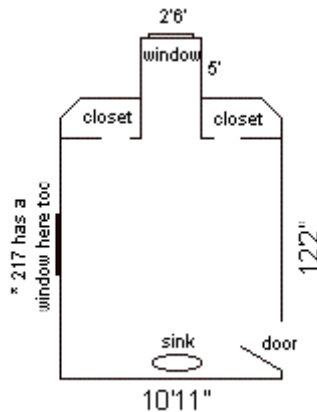

Willis 217, 220

Room occupancy	1
Ceiling height	8'4"
# of outlets	4 (217), 6 (220)
Sink	yes
Bathroom Facilities	hall
Built-in furniture	no
Medicine Cabinet	yes
Closet size	2'8" d x 3'7" w
Window size	5'2" h x 3'2" w
Air-conditioned	yes

Floor plans are provided to demonstrate differences between room types. Individual rooms vary. All dimensions and square footage are approximate and should not be relied upon as representation, express or implied, of your actual assigned room.