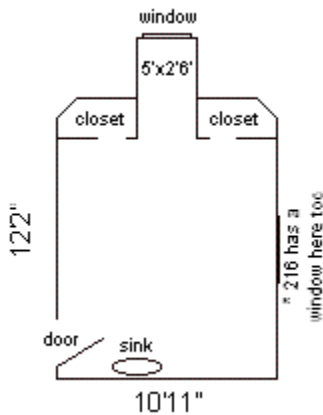

Willis 216, 219

Room occupancy	1
Ceiling height	8'4"
# of outlets	5 (216), 6 (219)
Sink	yes
Bathroom Facilities	hall
Built-in furniture	no
Medicine Cabinet	yes
Closet size	2'8" d x 3'7" w
Window size	4'9" h x 2'9" w
Air-conditioned	yes