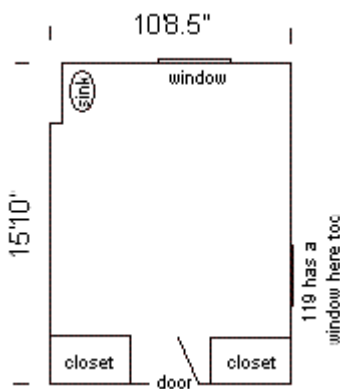

Willis Hall Second-Floor Rooms

Willis 205, 211, 215

Room occupancy	2
Ceiling height	8'4"
# of outlets	5 (205, 211), 3 (215)
Sink	yes
Bathroom Facilities	hall
Built-in furniture	closets
Medicine Cabinet	yes
Closet size	3'5" d x 2'6" w
Window size	5'2" h x 3'2" w
Air-conditioned	yes

Willis 206, 213

Room occupancy	2
Ceiling height	8'4"
# of outlets	6 (206), 5 (213)
Sink	yes
Bathroom Facilities	hall
Built-in furniture	no
Medicine Cabinet	yes
Closet size	3'5" d x 2'6" w
Window size	5'2" h x 3'2" w
Air-conditioned	yes

Willis 207

Room occupancy	2
Ceiling height	8'4"
# of outlets	5
Sink	yes
Bathroom Facilities	hall
Built-in furniture	none
Medicine Cabinet	yes
Closet size	wardrobe
Window size	5'2" h x 3'2" w
Air-conditioned	yes

Willis Hall Second-Floor Rooms

Willis 208

Room occupancy	1
Ceiling height	8'4"
# of outlets	6
Sink	yes
Bathroom Facilities	hall
Built-in furniture	closet
Medicine Cabinet	yes
Closet size	3'5" d x 2'6" w
Window size	5'2" h x 3'2" w
Air-conditioned	yes