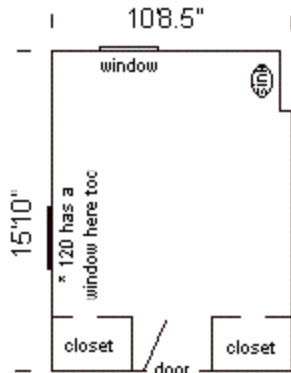

Willis Hall Second-Floor Rooms

Willis 205, 211, 215

Room occupancy	2
Ceiling height	8'4"
# of outlets	5 (205, 211), 3 (215)
Sink	yes
Bathroom Facilities	hall
Built-in furniture	closets
Medicine Cabinet	yes
Closet size	3'5" d x 2'6" w
Window size	5'2" h x 3'2" w
Air-conditioned	yes

Willis 206, 213

Room occupancy	2
Ceiling height	8'4"
# of outlets	6 (206), 5 (213)
Sink	yes
Bathroom Facilities	hall
Built-in furniture	no
Medicine Cabinet	yes
Closet size	3'5" d x 2'6" w
Window size	5'2" h x 3'2" w
Air-conditioned	yes

Willis 207

Room occupancy	2
Ceiling height	8'4"
# of outlets	5
Sink	yes
Bathroom Facilities	hall
Built-in furniture	none
Medicine Cabinet	yes
Closet size	wardrobe
Window size	5'2" h x 3'2" w
Air-conditioned	yes

Willis Hall Second-Floor Rooms

Willis 208

Room occupancy	1
Ceiling height	8'4"
# of outlets	6
Sink	yes
Bathroom Facilities	hall
Built-in furniture	closet
Medicine Cabinet	yes
Closet size	3'5" d x 2'6" w
Window size	5'2" h x 3'2" w
Air-conditioned	yes