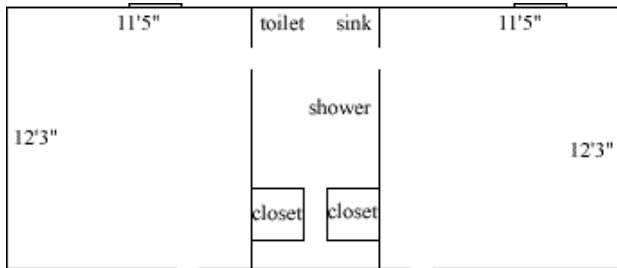

Hunt Hall First-Floor Rooms

Hunt 100

Room occupancy	1
Ceiling height	9'11"
# of outlets	3 (100) 5 (200)
Sink	yes
Bathroom Facilities	hall
Built-in furniture	no
Medicine Cabinet	yes
Closet size	2'8"(d) x 2'7"(w)
Window size	6'1" (h) x 3'6"(w)
Air-conditioned	yes

Hunt 101/103, 102/104, 110/112

Room occupancy	1
Ceiling height	9'11"
# of outlets	2 (102) 5 (101) 4 (104, 110, 112)
Sink	no
Bathroom Facilities	suite
Built-in furniture	no
Medicine Cabinet	no
Closet size	2'6"(d) x 2'6"(w) 1 wardrobe
Window size	6'1"(h) x 3'6"(w)
Air-conditioned	yes

Floor plans are provided to demonstrate differences between room types. Individual rooms vary. All dimensions and square footage are approximate and should not be relied upon as representation, express or implied, of your actual assigned room.