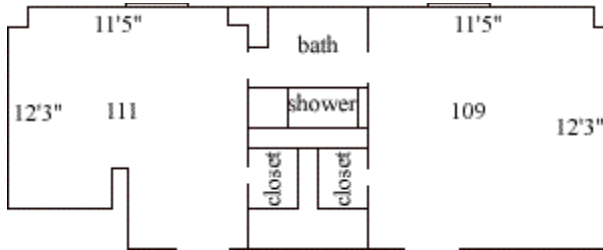

Hunt Suite 109/111

Room occupancy	1
Ceiling height	9'11"
# of outlets	4 (109) 5 (111)
Sink	no
Bathroom Facilities	suite
Built-in furniture	no
Medicine Cabinet	no
Closet size	2'6"(d) x 2'6"(w) 1 wardrobe
Window size	6'1"(h) x 3'6"(w)
Air-conditioned	yes

Hunt 114

Room occupancy	1
Ceiling height	9'11"
# of outlets	3 (114) 6 (214)
Sink	yes
Bathroom Facilities	hall
Built-in furniture	no
Medicine Cabinet	yes
Closet size	3'(d) x 2'7"(w)
Window size	6'1" (h) x 3'6"(w)
Air-conditioned	yes

Floor plans are provided to demonstrate differences between room types. Individual rooms vary. All dimensions and square footage are approximate and should not be relied upon as representation, express or implied, of your actual assigned room.