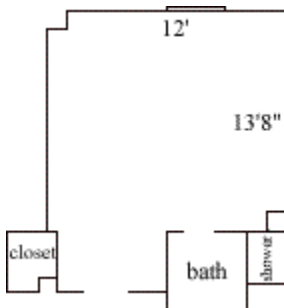

Hunt 105

Room occupancy	1
Ceiling height	9'11"
# of outlets	4
Sink	no
Bathroom Facilities	private
Built-in furniture	no
Medicine Cabinet	no
Closet size	2'(d) x 3'(w) 1 wardrobe
Window size	6'1" (h) x 3'6"(w)
Air-conditioned	yes

Floor plans are provided to demonstrate differences between room types. Individual rooms vary. All dimensions and square footage are approximate and should not be relied upon as representation, express or implied, of your actual assigned room.