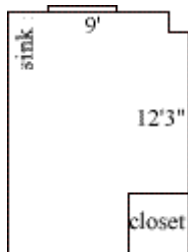

Hunt 114

Room occupancy	1
Ceiling height	9'11"
# of outlets	3 (114) 6 (214)
Sink	yes
Bathroom Facilities	hall
Built-in furniture	no
Medicine Cabinet	yes
Closet size	3'(d) x 2'7"(w)
Window size	6'1" (h) x 3'6"(w)
Air-conditioned	yes

Floor plans are provided to demonstrate differences between room types. Individual rooms vary. All dimensions and square footage are approximate and should not be relied upon as representation, express or implied, of your actual assigned room.