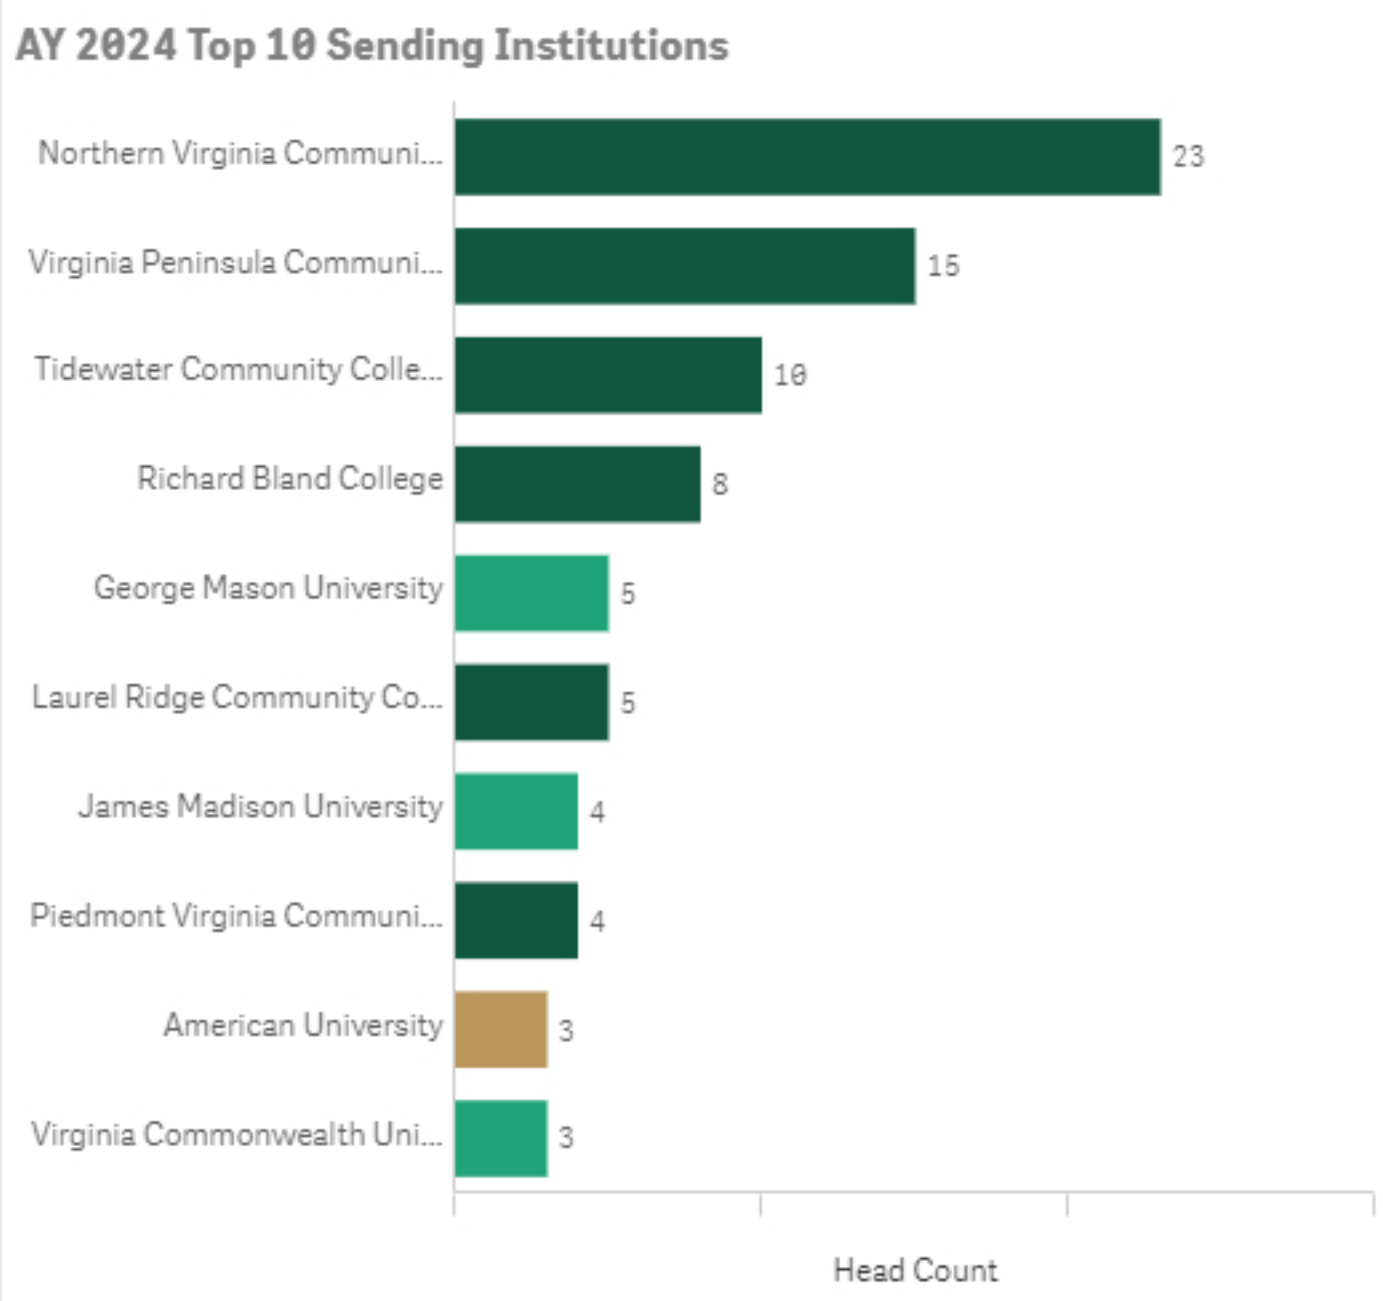

I. Transfer Students Snapshot

Academic Period | Transfer Path | Sending Institut... | Gender | Age | Race/ethnicity | Student Residency | Full/part-time

AY 2024 Total Transfer

167