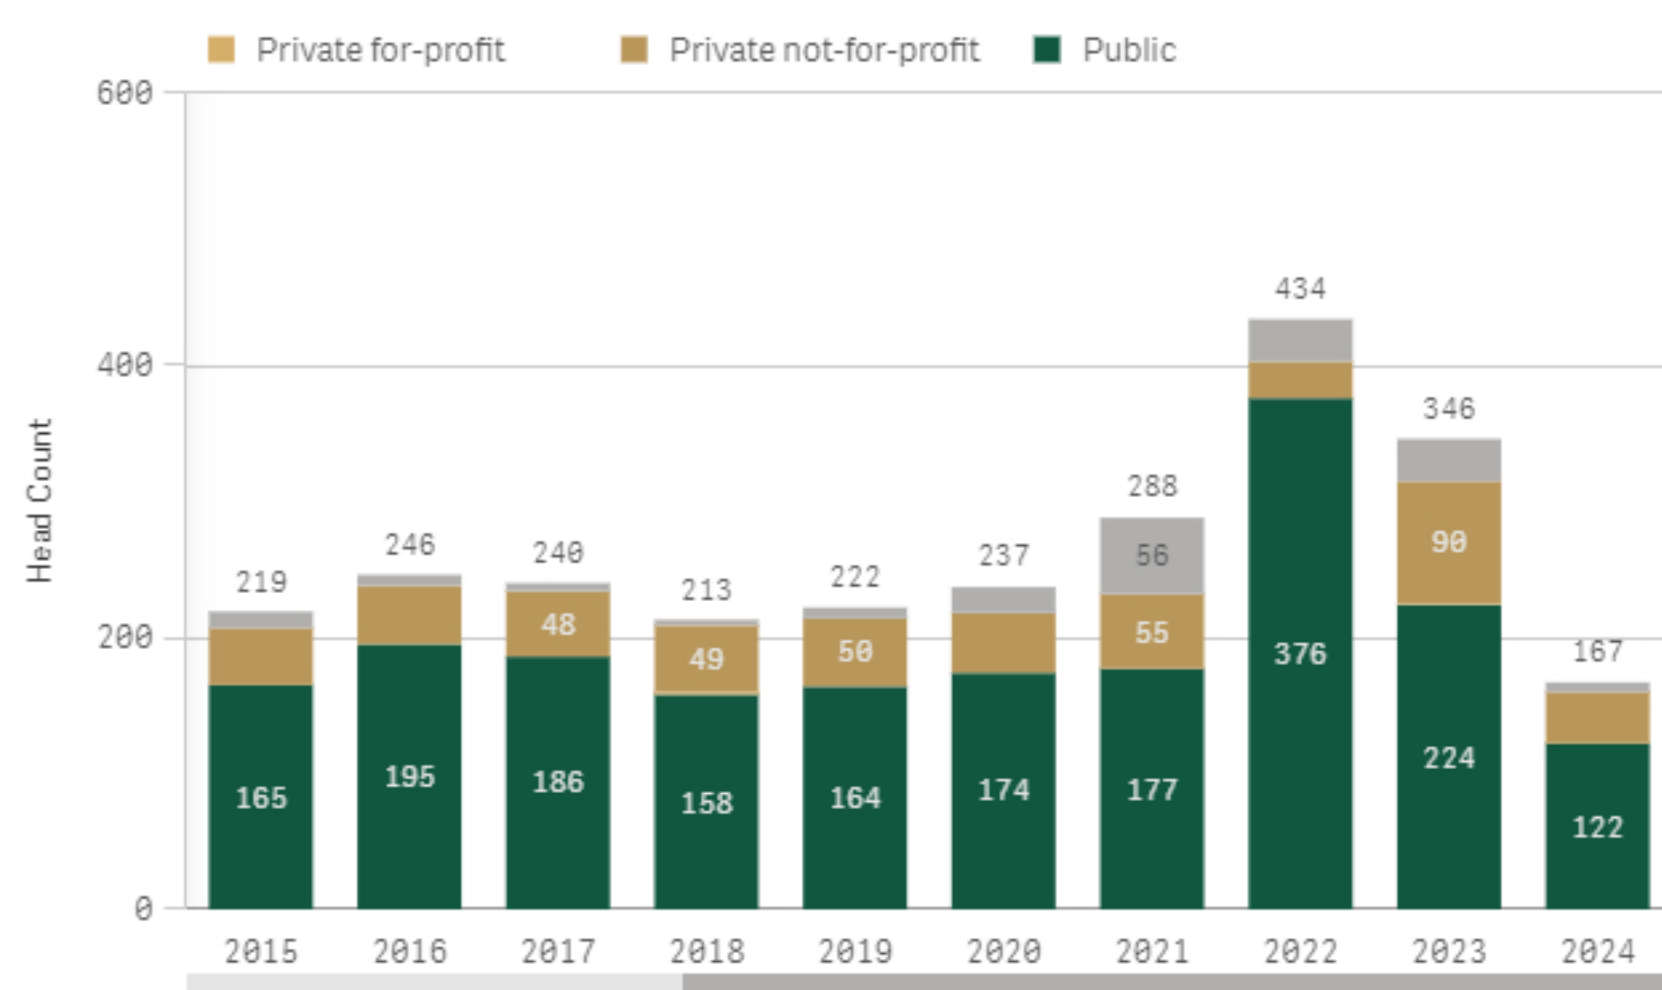

William & Mary Fact Book

Transfer Students

Updated Nov., 2023

I. Transfer Students Snapshot

II. Transfer Students Trend

III. Transfer Undergraduates by Sending Institution

I. Transfer Students Snapshot

Academic Period | Transfer Path | Sending Institut... | Gender | Age | Race/ethnicity | Student Residency | Full/part-time

AY 2024 Total Transfer

167

II. Transfer Students Trend

Academic Period Transfer Path Sending Institut... Gender Age Race/ethnicity Student Residency Full/part-time

Chart TRF 2.1 Transfer Students Head Count Trend (2010-2024)

Year includes Fall and Spring, e.g., 2019 includes Fall 2018 and Spring 2019.

Chart TRF 2.2 Transfer Students by Sending Institution's Sector (2010-2024)

Year includes Fall and Spring, e.g., 2019 includes Fall 2018 and Spring 2019.