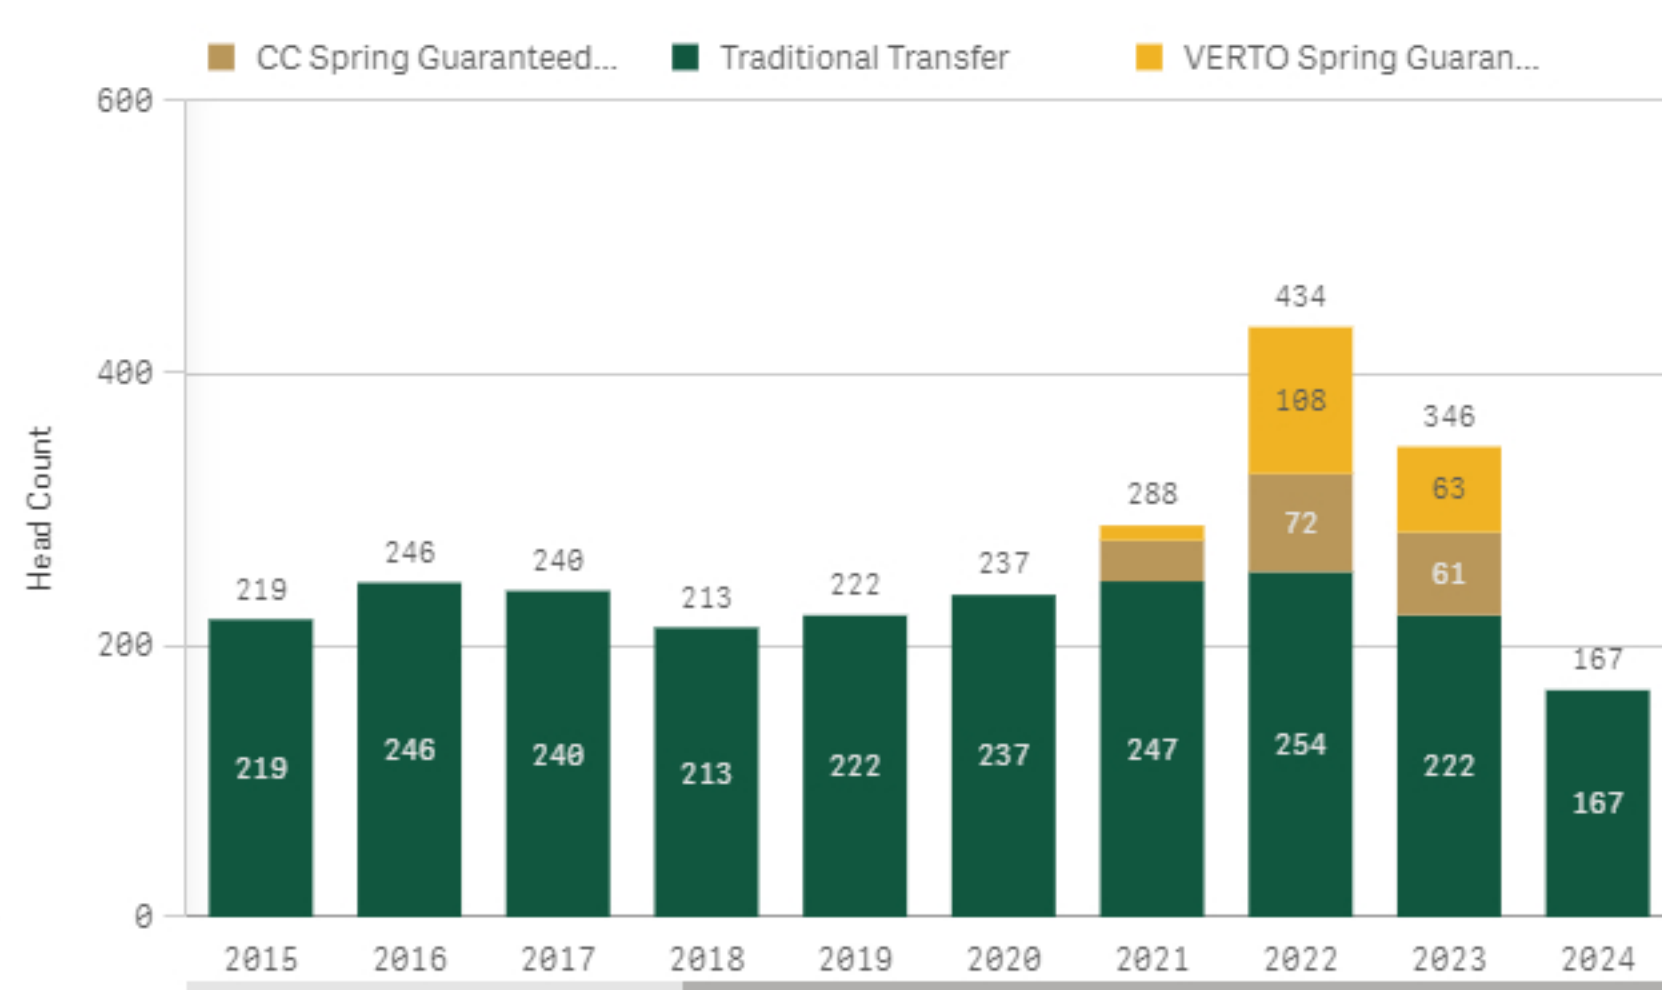

AY 2024 Total Transfer

167

II. Transfer Students Trend

Academic Period Transfer Path Sending Institut... Gender Age Race/ethnicity Student Residency Full/part-time

Chart TRF 2.1 Transfer Students Head Count Trend (2010-2024)

Year includes Fall and Spring, e.g., 2019 includes Fall 2018 and Spring 2019.

Chart TRF 2.2 Transfer Students by Sending Institution's Sector (2010-2024)

Year includes Fall and Spring, e.g., 2019 includes Fall 2018 and Spring 2019.

Chart TRF 2.3 Transfer Students by Sending Institution's Carnegie Classification (2010-2024)

Year includes Fall and Spring, e.g., 2019 includes Fall 2018 and Spring 2019.

Chart TRF 2.4 Transfer Students by Pathway (2010-2024)

Year includes Fall and Spring, e.g., 2019 includes Fall 2018 and Spring 2019.

Chart TRF 2.5 Transfer Students by Student Classification (2010-2024)

Year includes Fall and Spring, e.g., 2019 includes Fall 2018 and Spring 2019. Cell values less than 5 will not be displayed