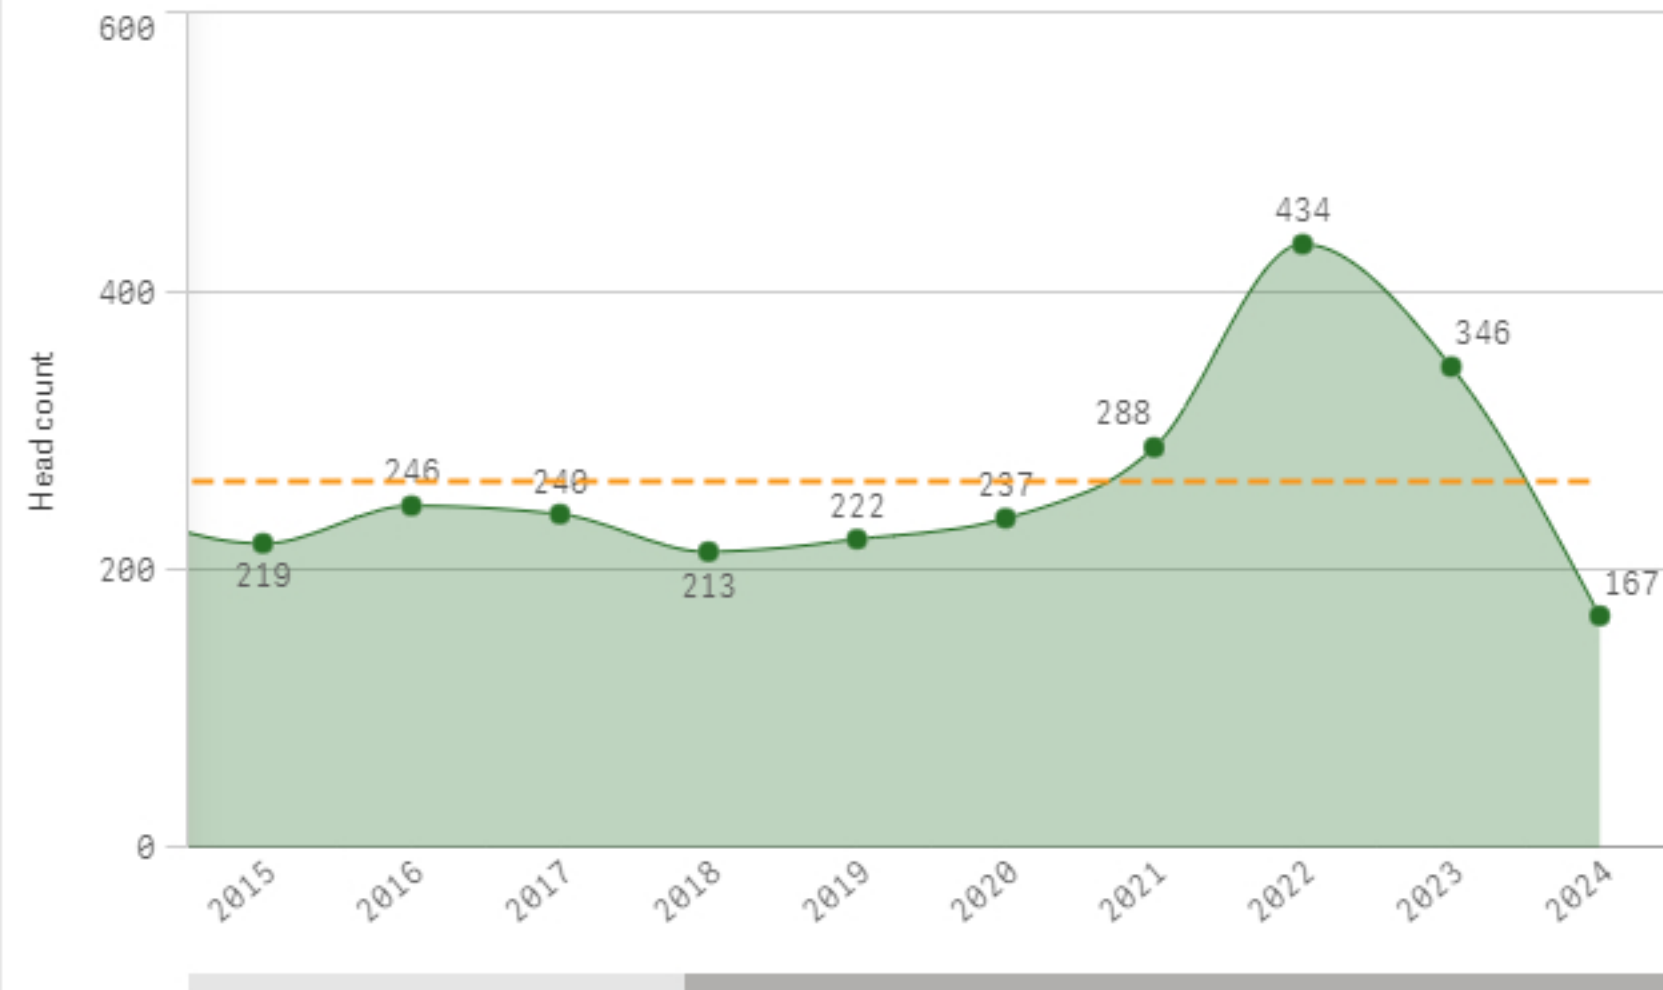

William & Mary Fact Book

Transfer Students

Updated Nov., 2023

I. Transfer Students Snapshot

II. Transfer Students Trend

III. Transfer Undergraduates by Sending Institution

I. Transfer Students Snapshot

Academic Period | Transfer Path | Sending Institut... | Gender | Age | Race/ethnicity | Student Residency | Full/part-time

AY 2024 Total Transfer

167

II. Transfer Students Trend

Academic Period Transfer Path Sending Institut... Gender Age Race/ethnicity Student Residency Full/part-time

Chart TRF 2.1 Transfer Students Head Count Trend (2010-2024)

Year includes Fall and Spring, e.g., 2019 includes Fall 2018 and Spring 2019.

Chart TRF 2.2 Transfer Students by Sending Institution's Sector (2010-2024)

Year includes Fall and Spring, e.g., 2019 includes Fall 2018 and Spring 2019.