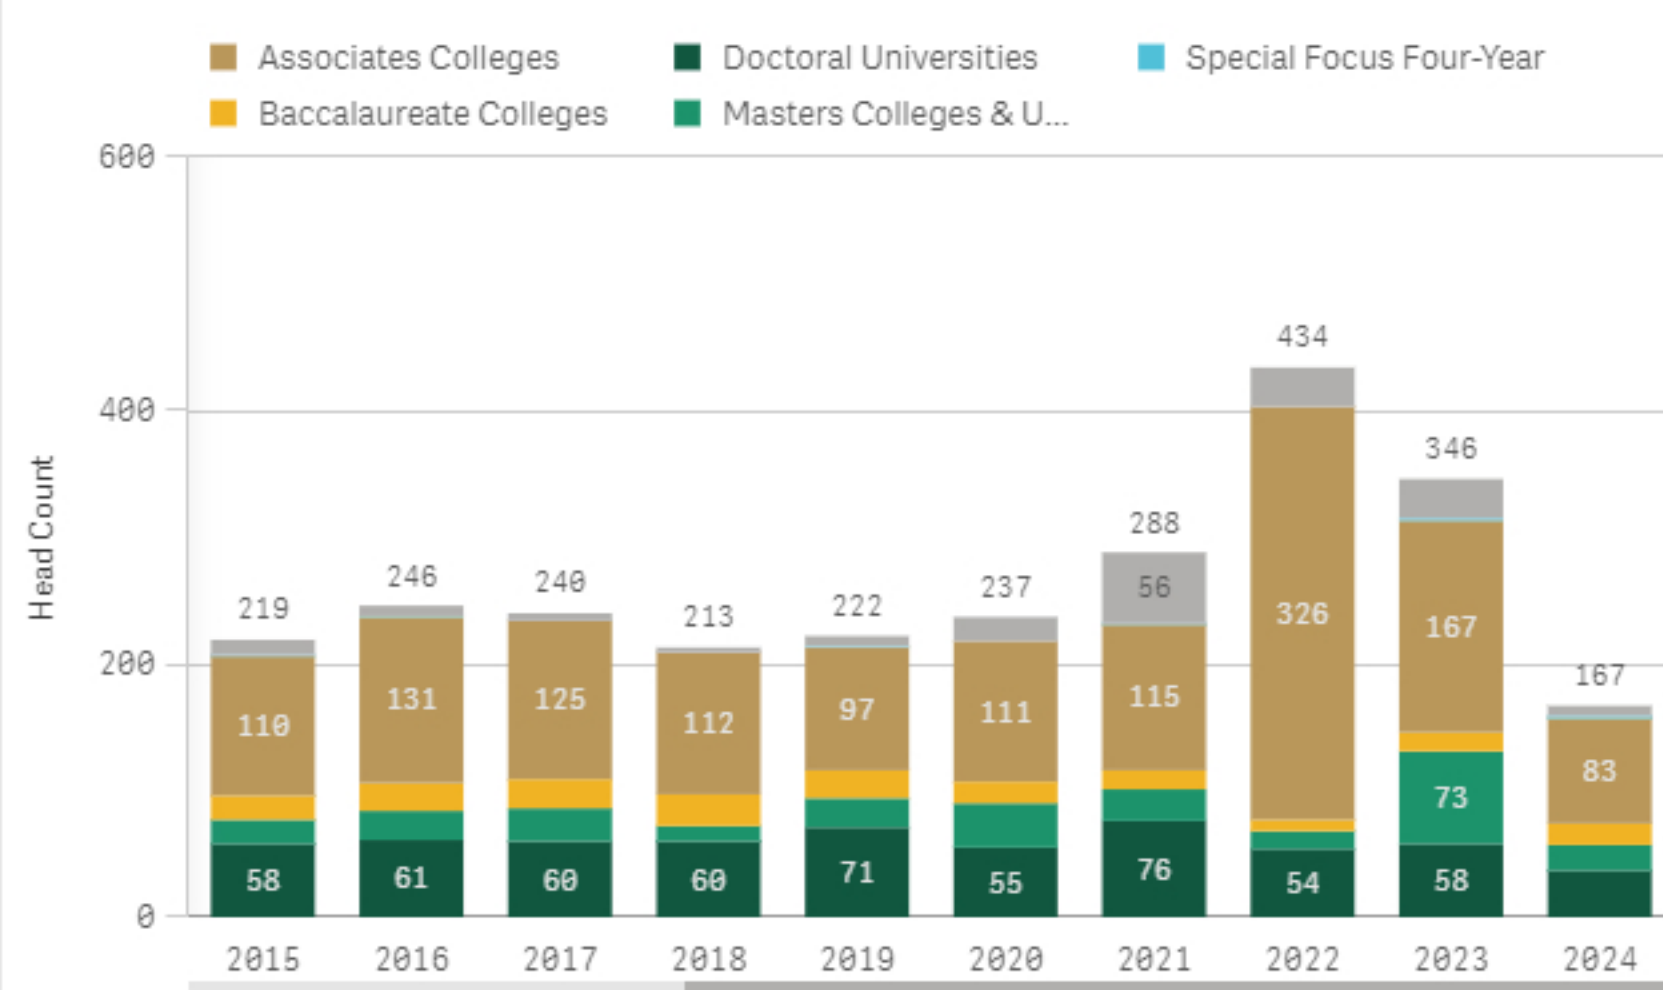

William & Mary Fact Book

Transfer Students

Updated Nov., 2023

I. Transfer Students Snapshot

II. Transfer Students Trend

III. Transfer Undergraduates by Sending Institution

I. Transfer Students Snapshot

Academic Period | Transfer Path | Sending Institut... | Gender | Age | Race/ethnicity | Student Residency | Full/part-time

AY 2024 Total Transfer

167

II. Transfer Students Trend

Academic Period Transfer Path Sending Institut... Gender Age Race/ethnicity Student Residency Full/part-time

Chart TRF 2.1 Transfer Students Head Count Trend (2010-2024)

Year includes Fall and Spring, e.g., 2019 includes Fall 2018 and Spring 2019.

Chart TRF 2.2 Transfer Students by Sending Institution's Sector (2010-2024)

Year includes Fall and Spring, e.g., 2019 includes Fall 2018 and Spring 2019.

Chart TRF 2.3 Transfer Students by Sending Institution's Carnegie Classification (2010-2024)

Year includes Fall and Spring, e.g., 2019 includes Fall 2018 and Spring 2019.

Chart TRF 2.4 Transfer Students by Pathway (2010-2024)