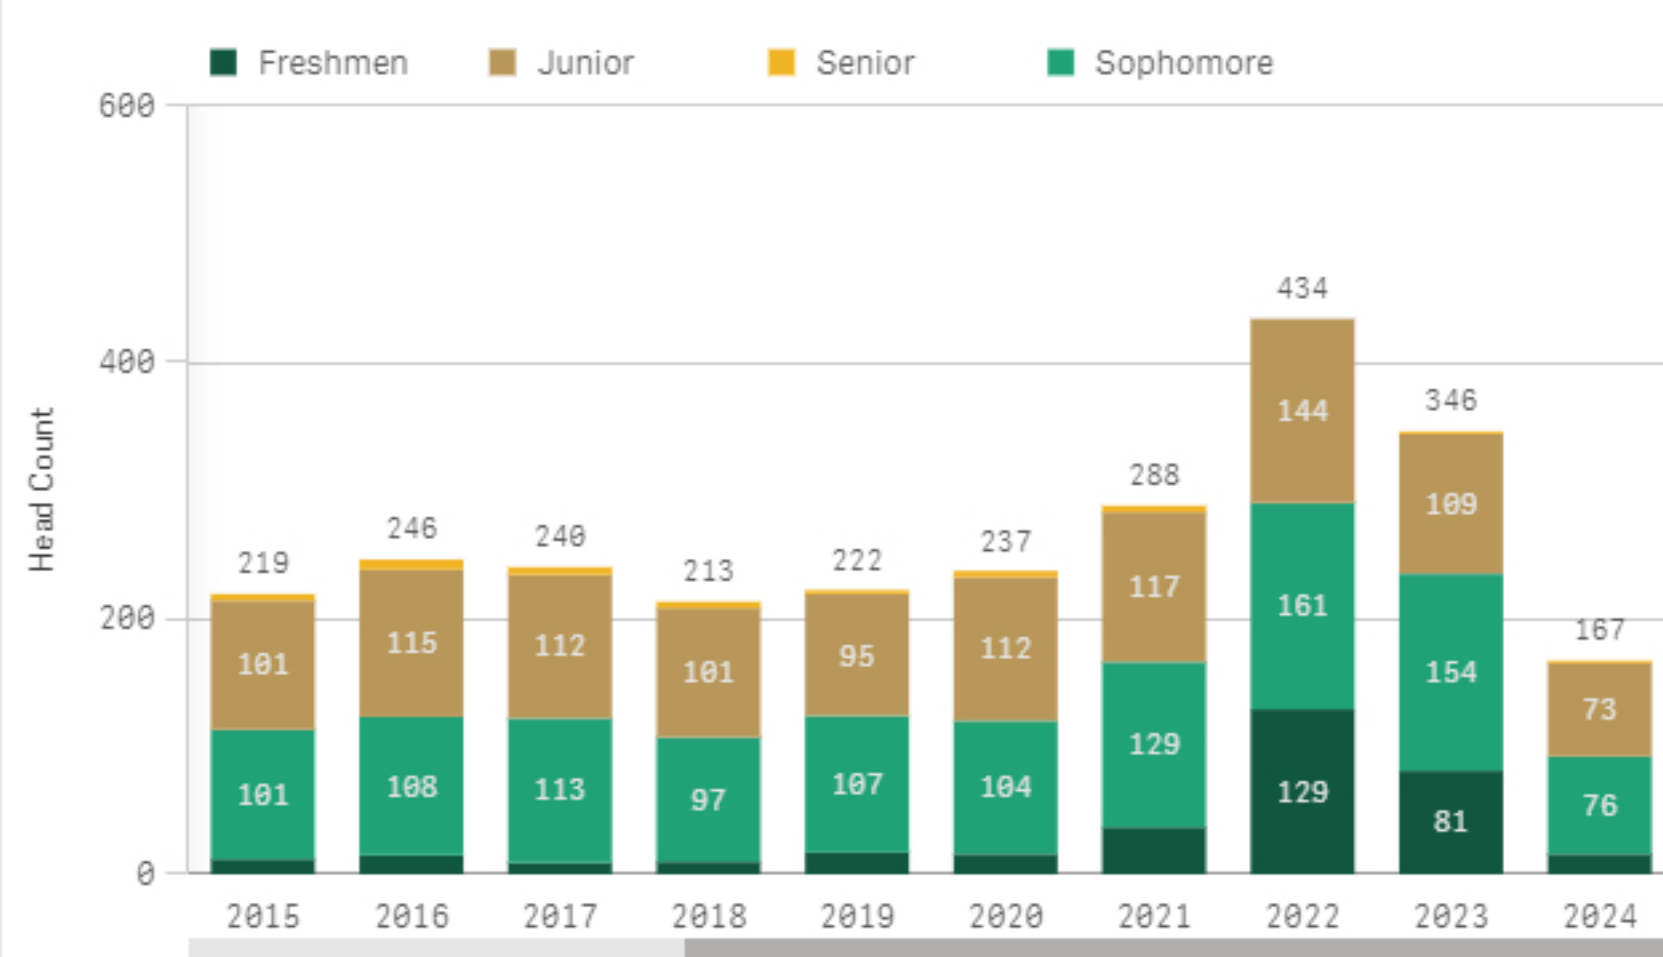

Year includes Fall and Spring, e.g., 2019 includes Fall 2018 and Spring 2019.

Chart TRF 2.2 Transfer Students by Sending Institution's Sector (2010-2024)

Year includes Fall and Spring, e.g., 2019 includes Fall 2018 and Spring 2019.

Chart TRF 2.3 Transfer Students by Sending Institution's Carnegie Classification (2010-2024)

Year includes Fall and Spring, e.g., 2019 includes Fall 2018 and Spring 2019.

Chart TRF 2.4 Transfer Students by Pathway (2010-2024)

Year includes Fall and Spring, e.g., 2019 includes Fall 2018 and Spring 2019.

Chart TRF 2.5 Transfer Students by Student Classification (2010-2024)

Year includes Fall and Spring, e.g., 2019 includes Fall 2018 and Spring 2019. Cell values less than 5 will not be displayed