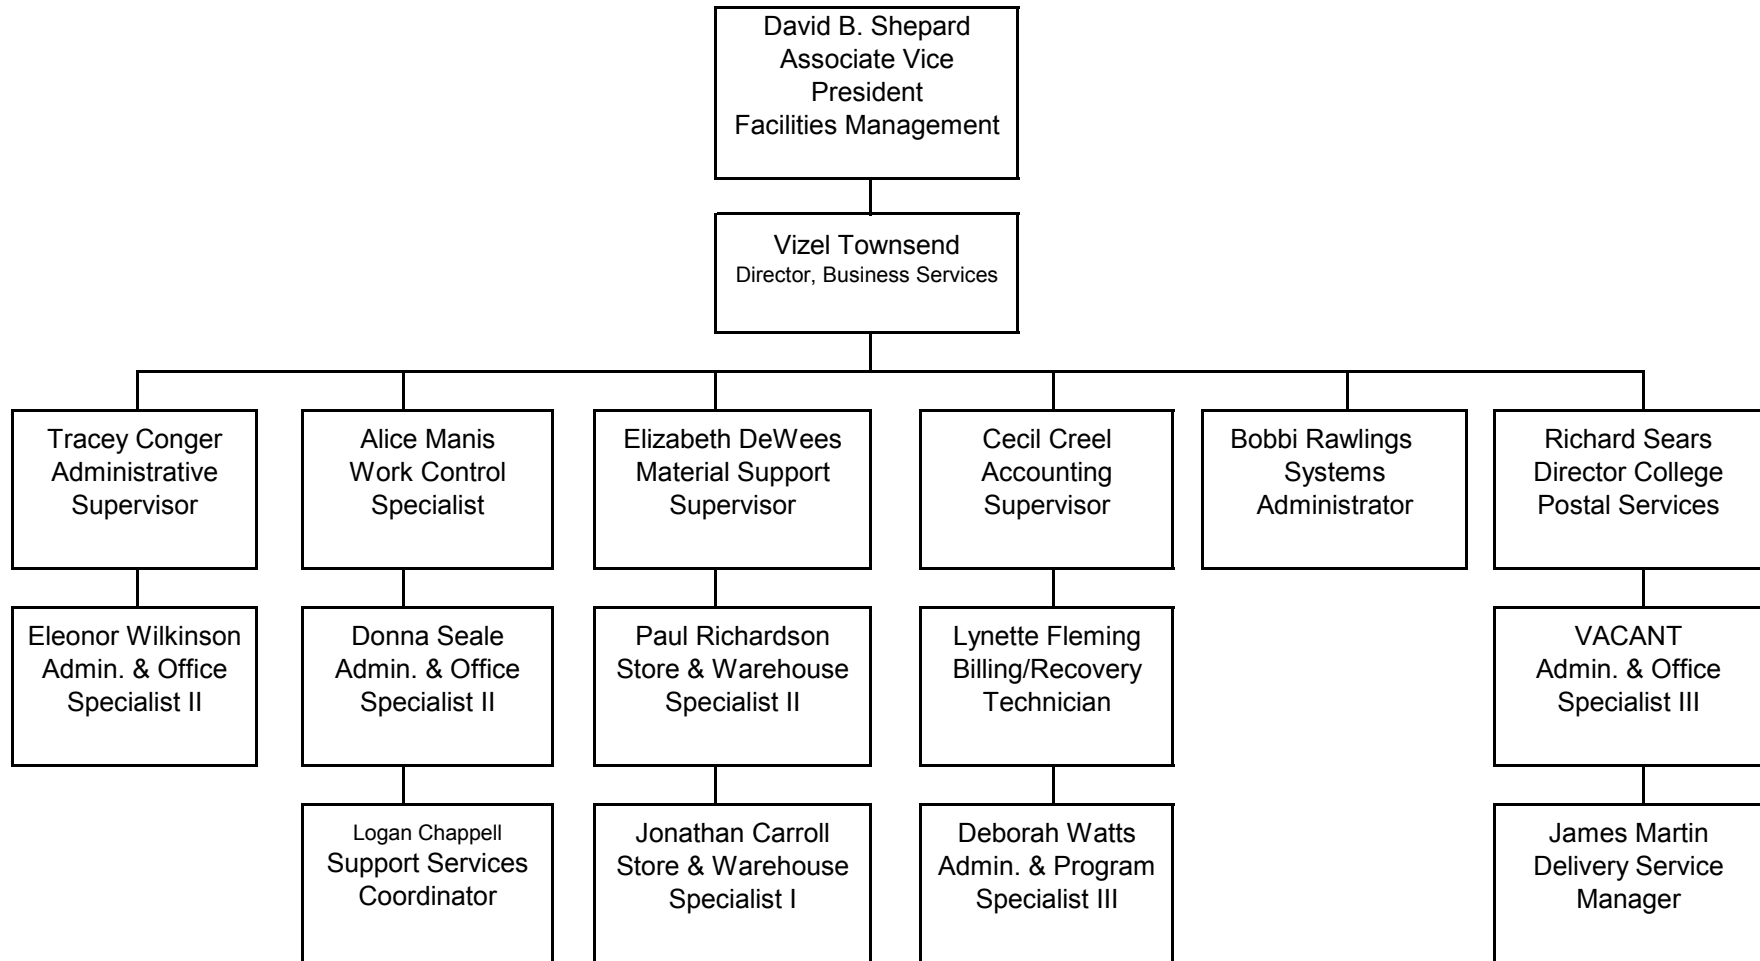

**College of William and Mary
Department of Facilities Management
Administration Organization Chart
March 29, 2011**

College of William and Mary
 Department of Facilities Management
 Administration Organization Chart
 March 11, 2010